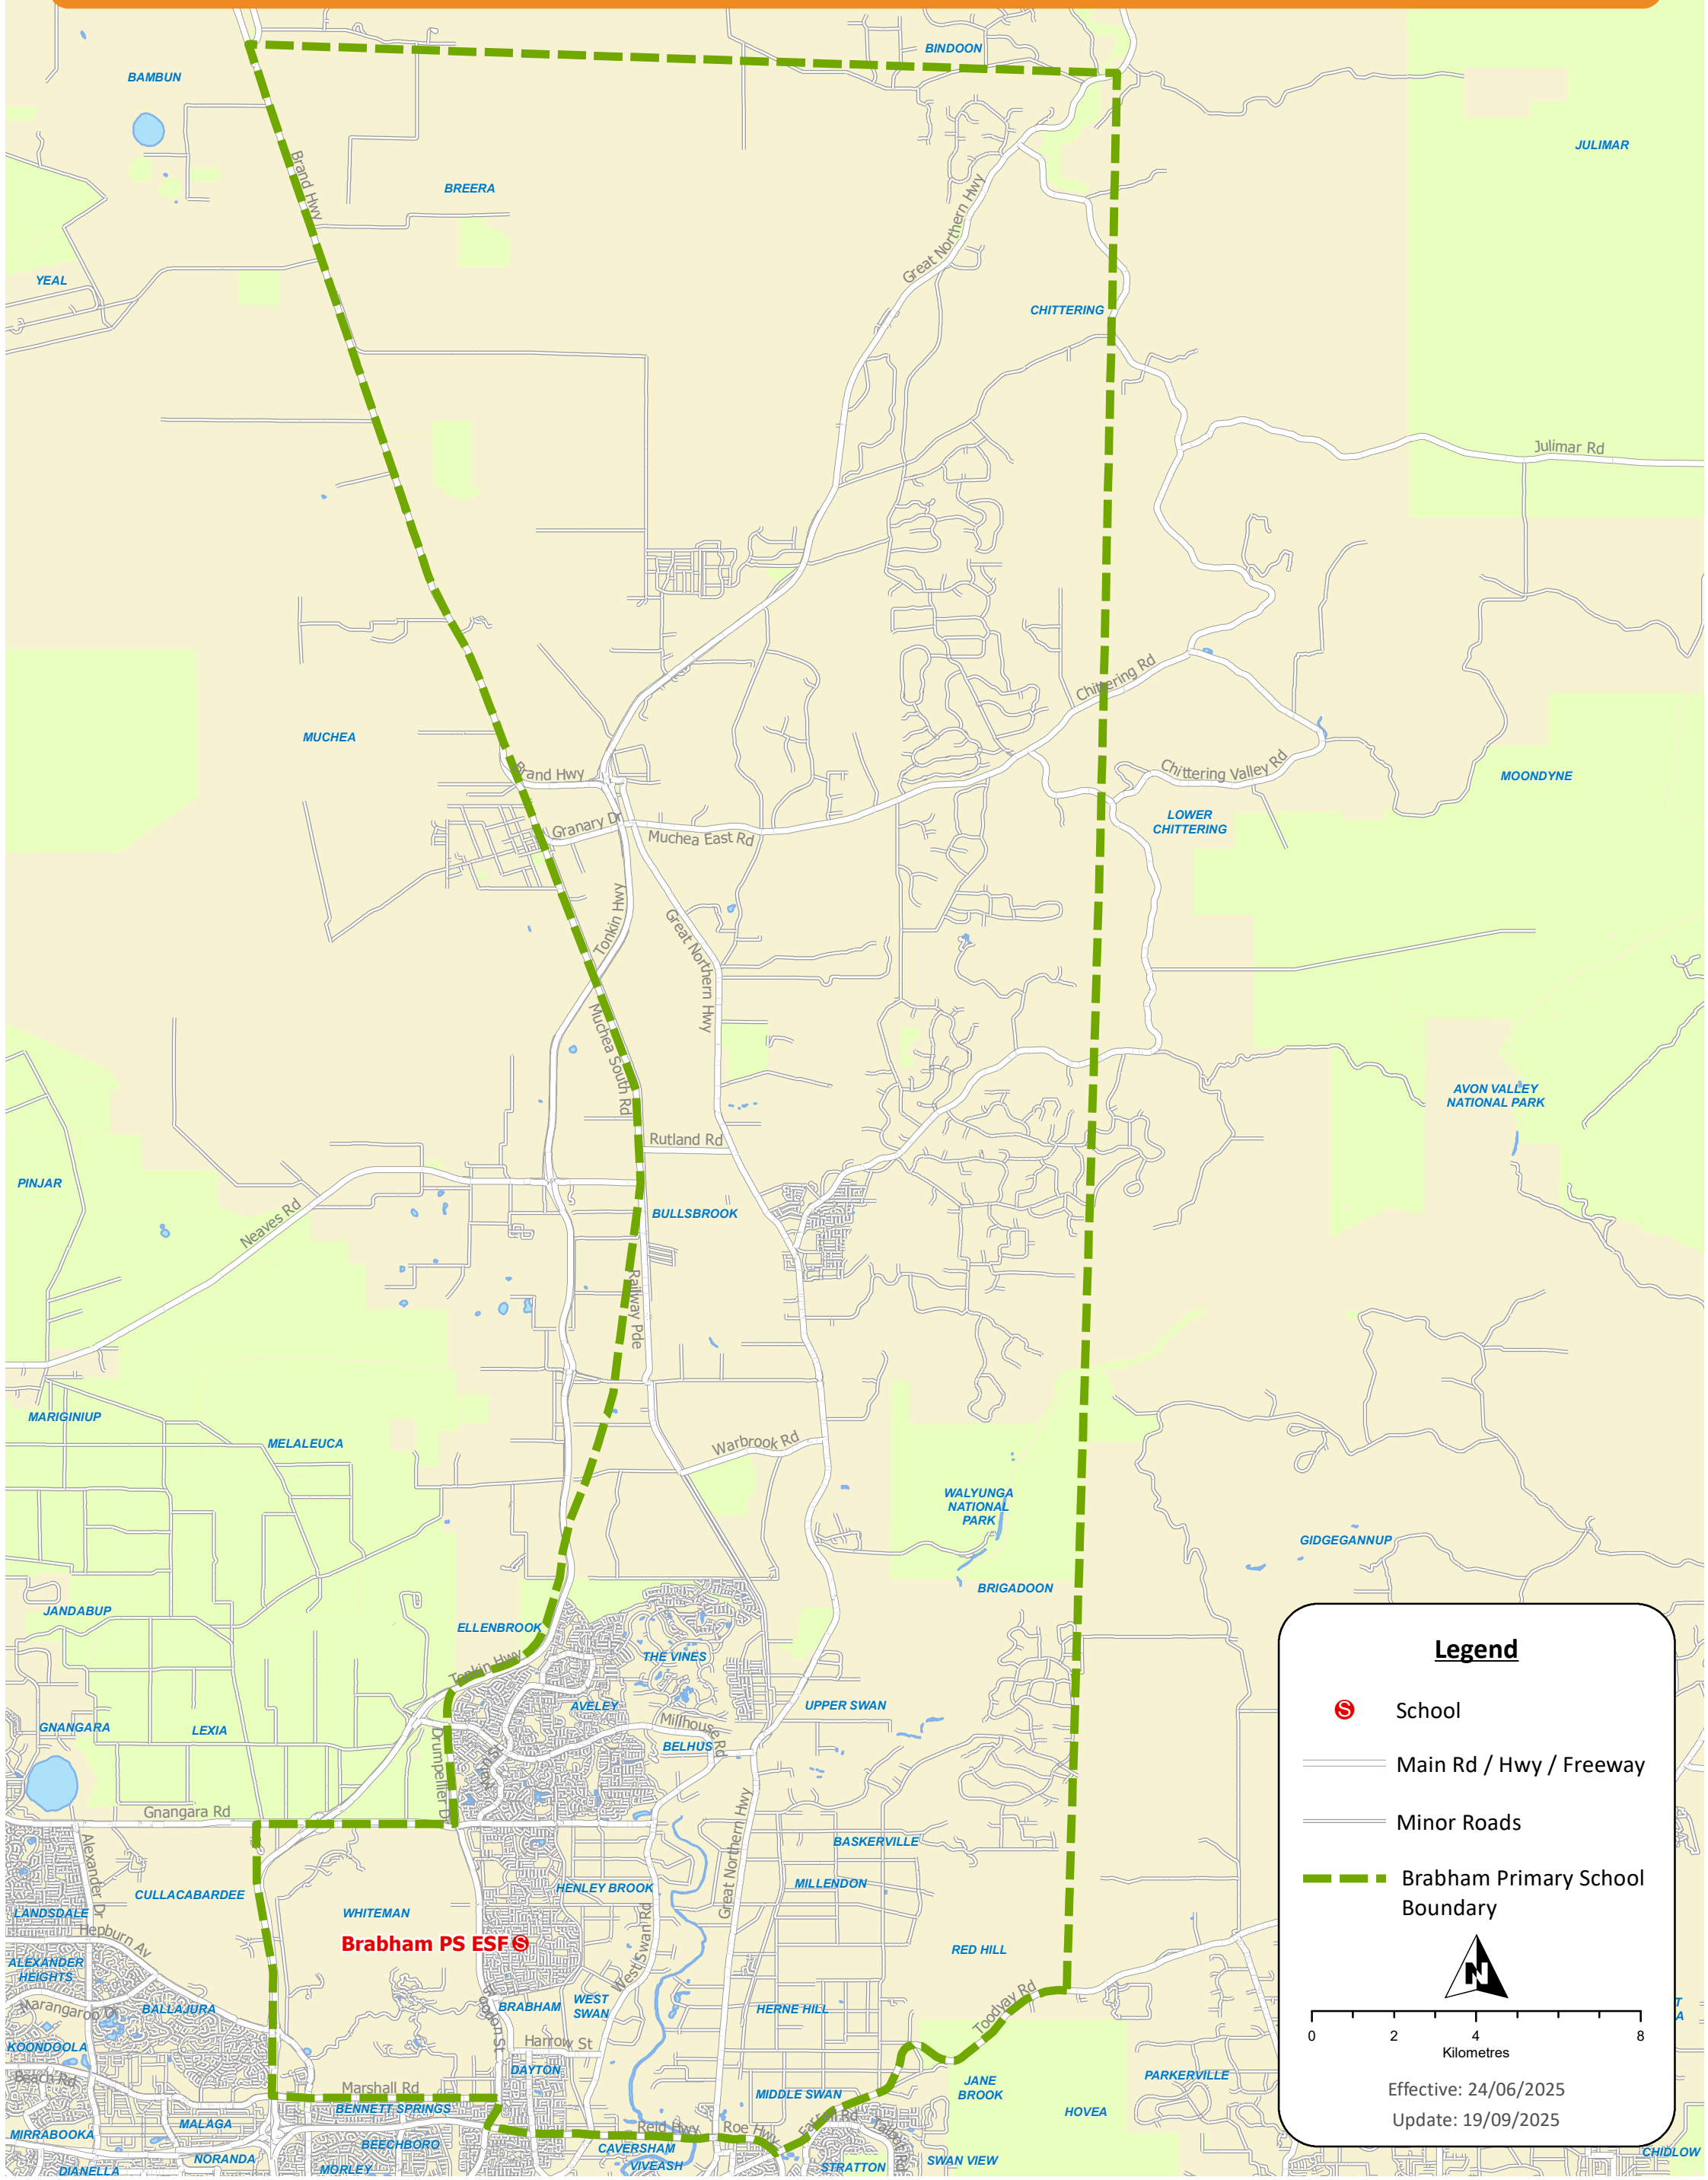

Education Support Brabham Primary School Boundary Map

Public Transport
Authority

Legend

- School
- Main Rd / Hwy / Freeway
- Minor Roads
- Brabham Primary School Boundary

0 2 4 8
Kilometres

Effective: 24/06/2025
Update: 19/09/2025