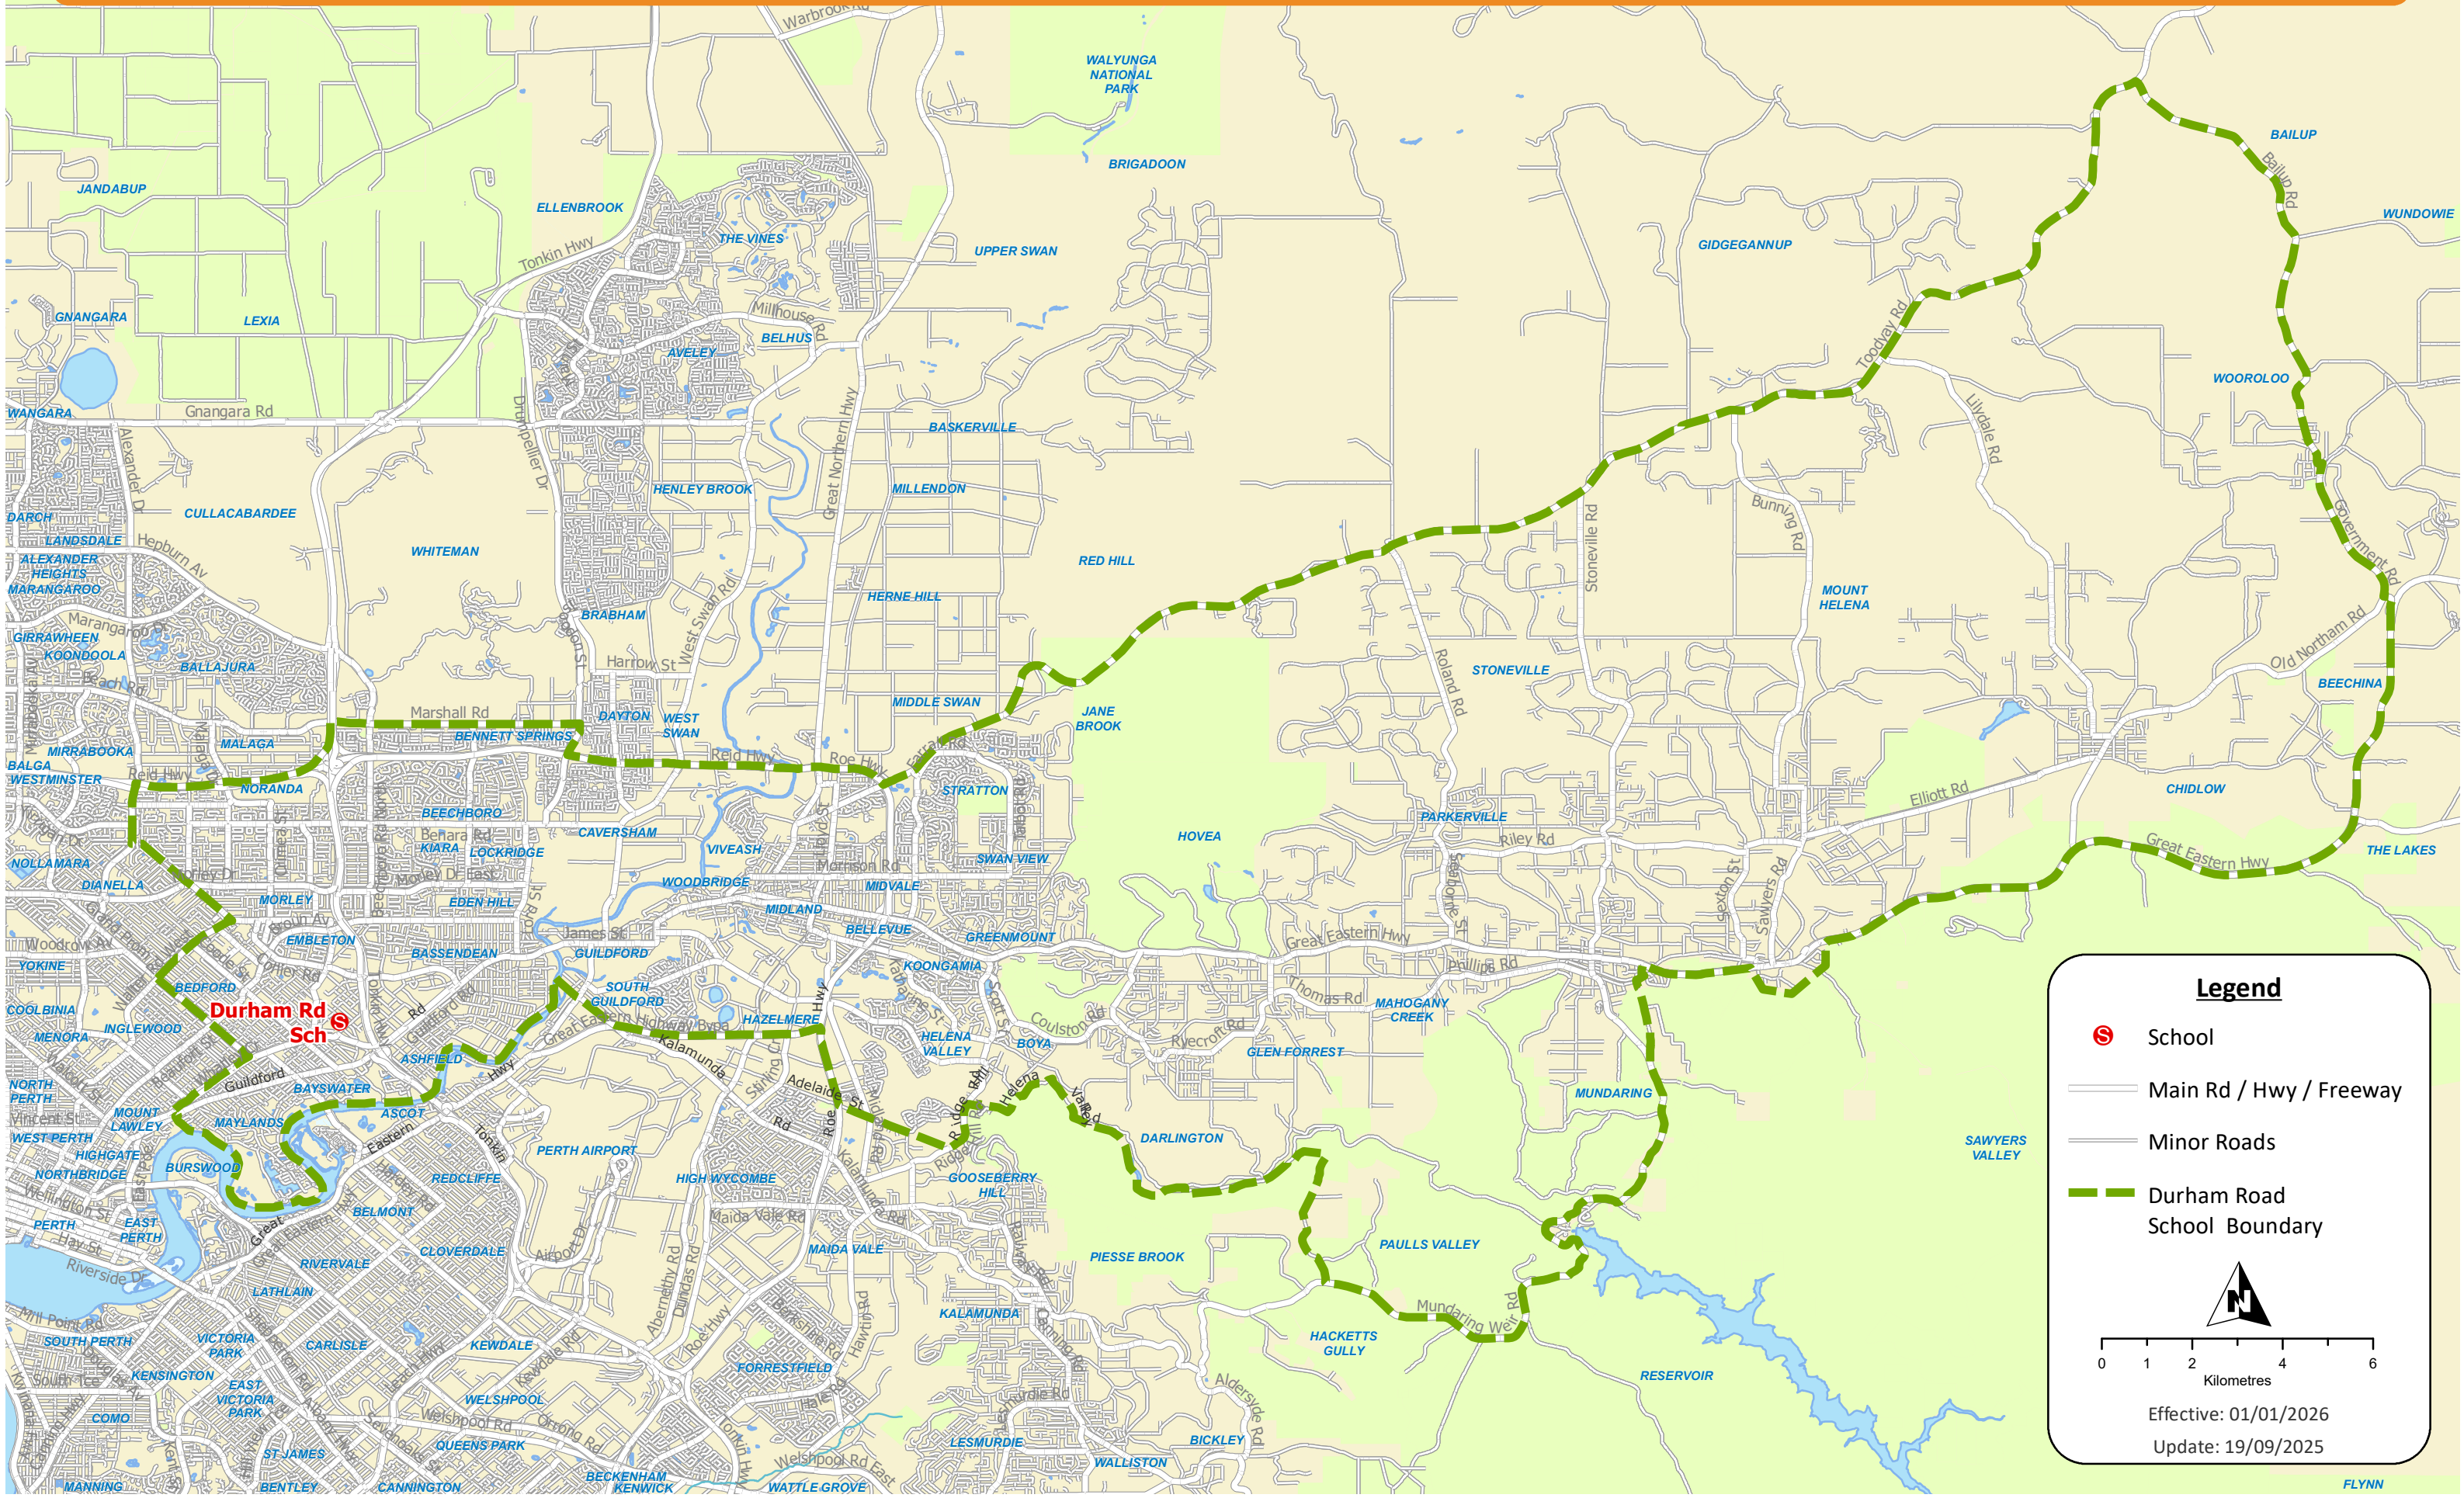

# Education Support Durham Road School Boundary Map

**Legend**

- School
- Main Rd / Hwy / Freeway
- Minor Roads
- Durham Road School Boundary

0 1 2 4 6  
Kilometres

Effective: 01/01/2026  
Update: 19/09/2025