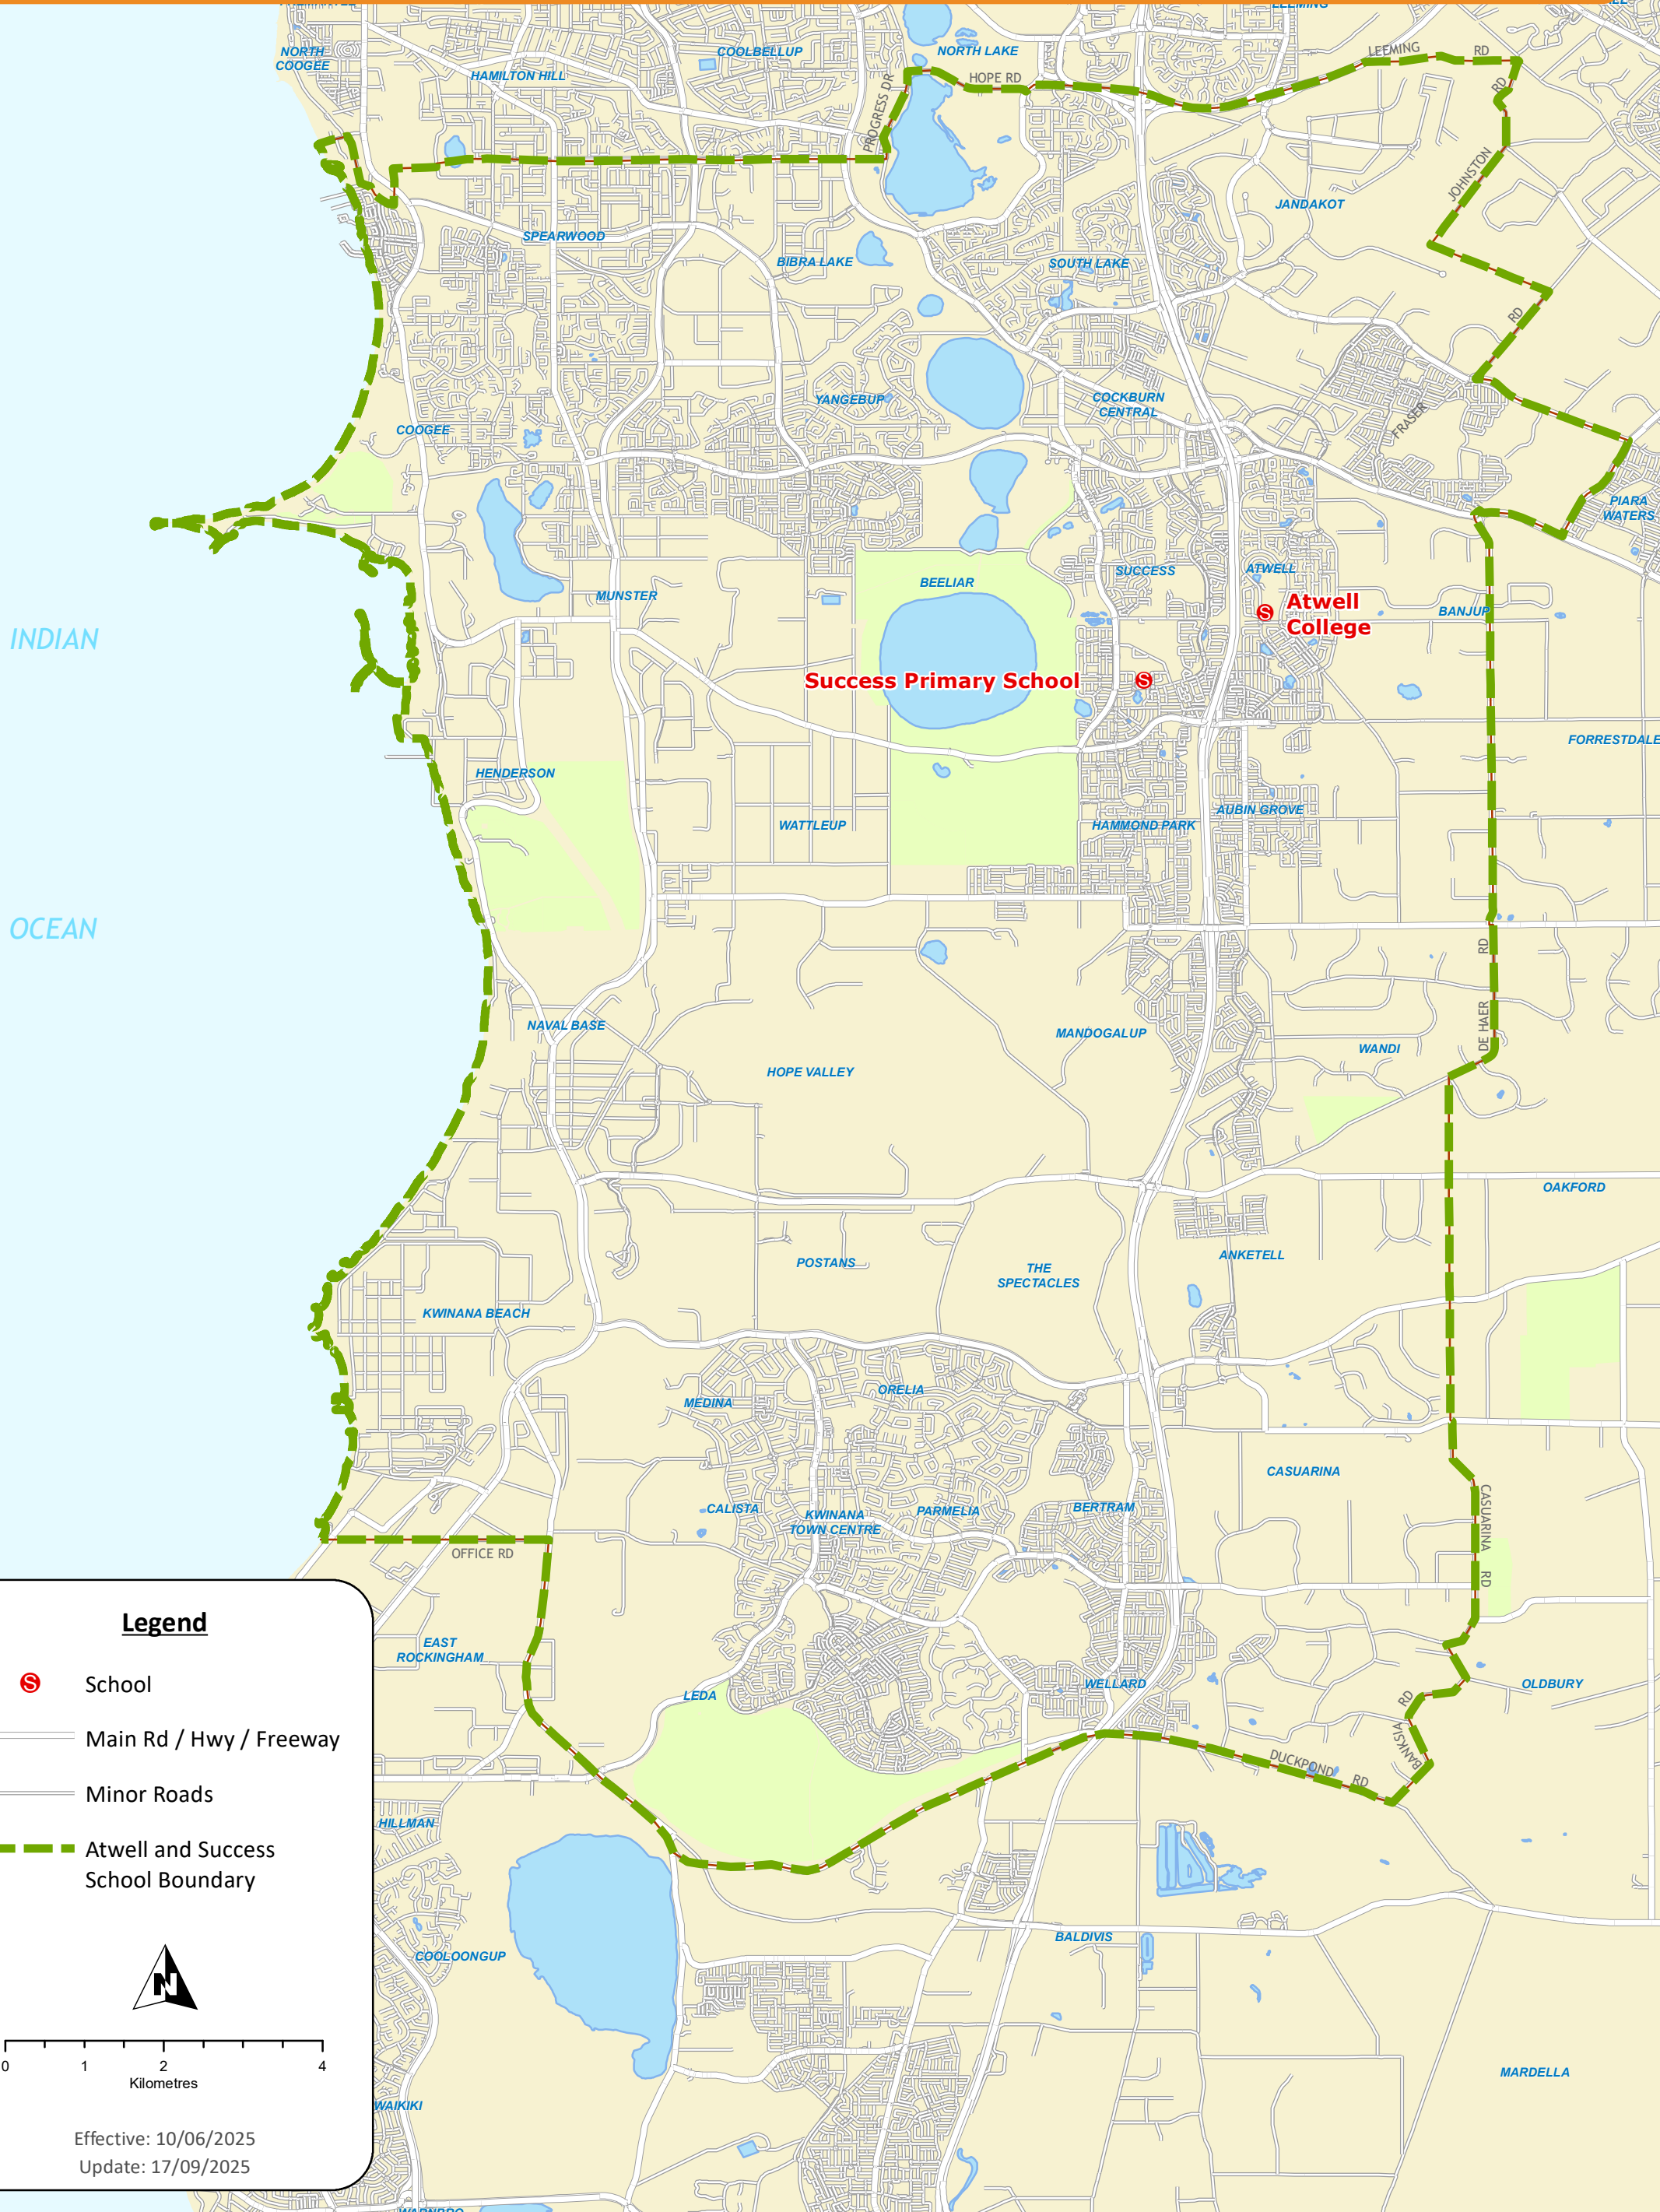

Education Support Atwell & Success Boundary Map

Public Transport
Authority

Schoolbuses

Legend

- School
- Main Rd / Hwy / Freeway
- Minor Roads
- Atwell and Success School Boundary

0 1 2 4
Kilometres

Effective: 10/06/2025
Update: 17/09/2025