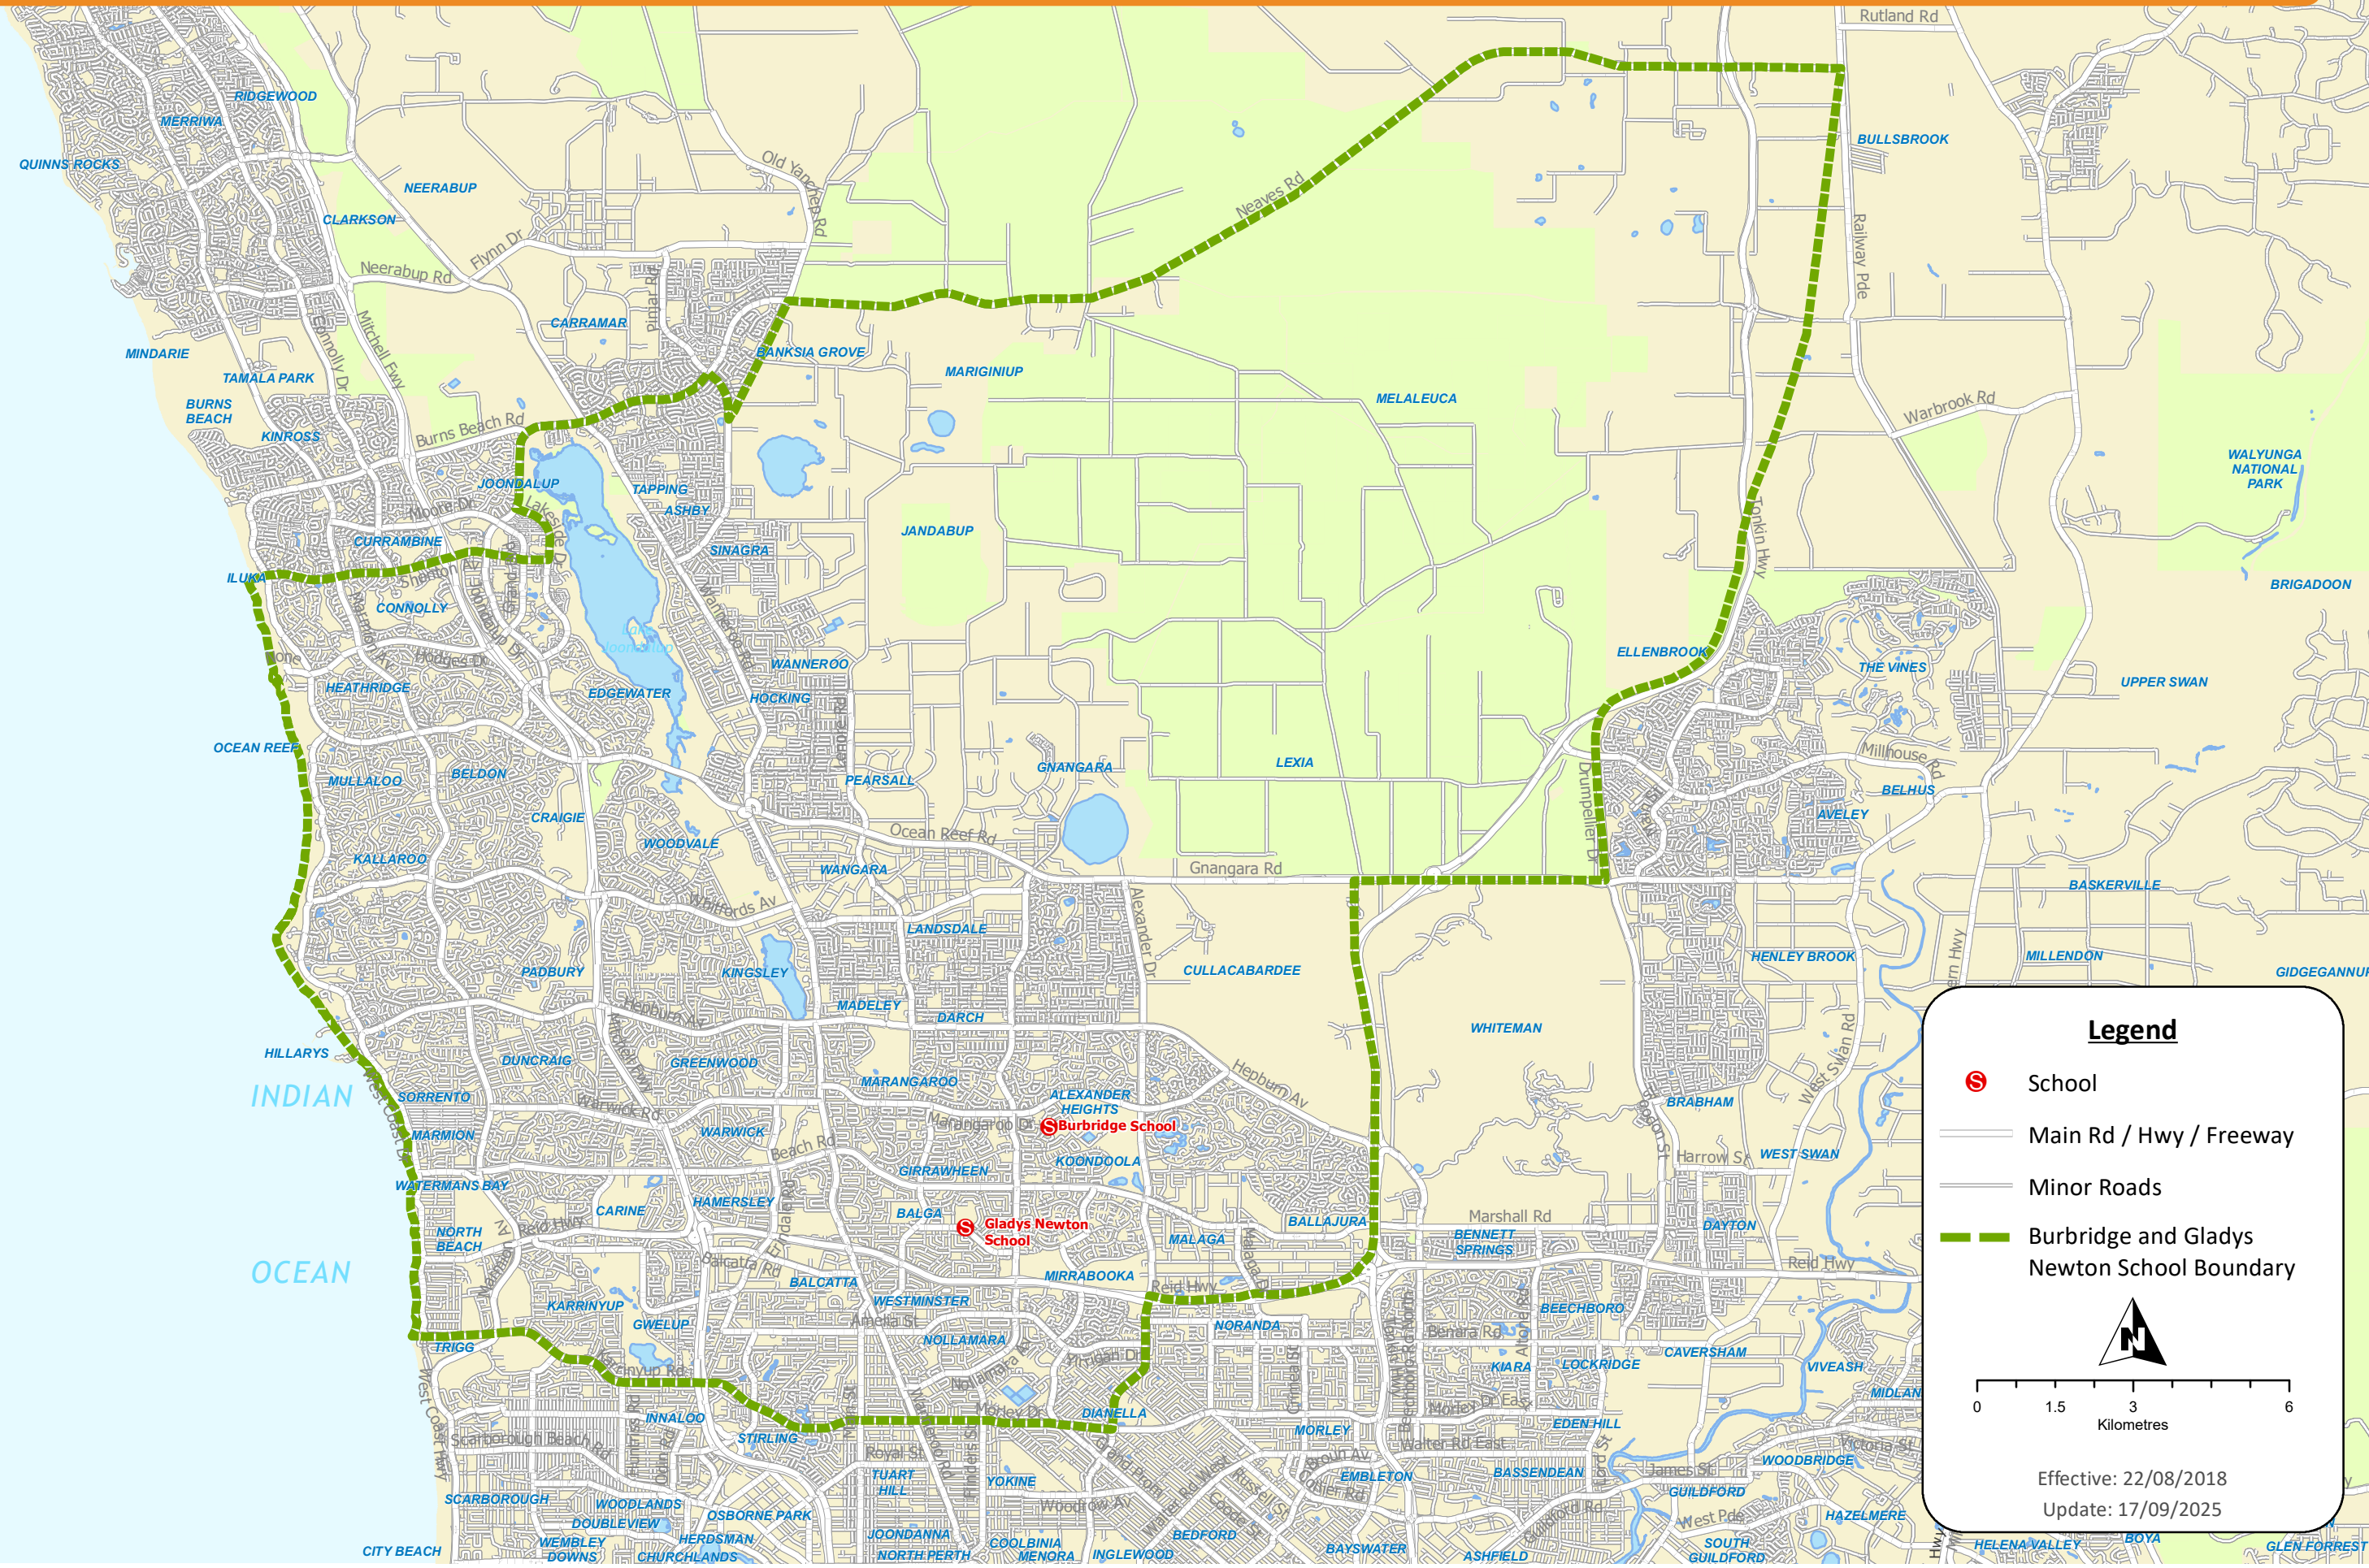

# Education Support Burbridge and Gladys Newton School Boundary Map

**Legend**

- School
- Main Rd / Hwy / Freeway
- Minor Roads
- Burbridge and Gladys Newton School Boundary

0 1.5 3 6  
Kilometres

Effective: 22/08/2018  
Update: 17/09/2025