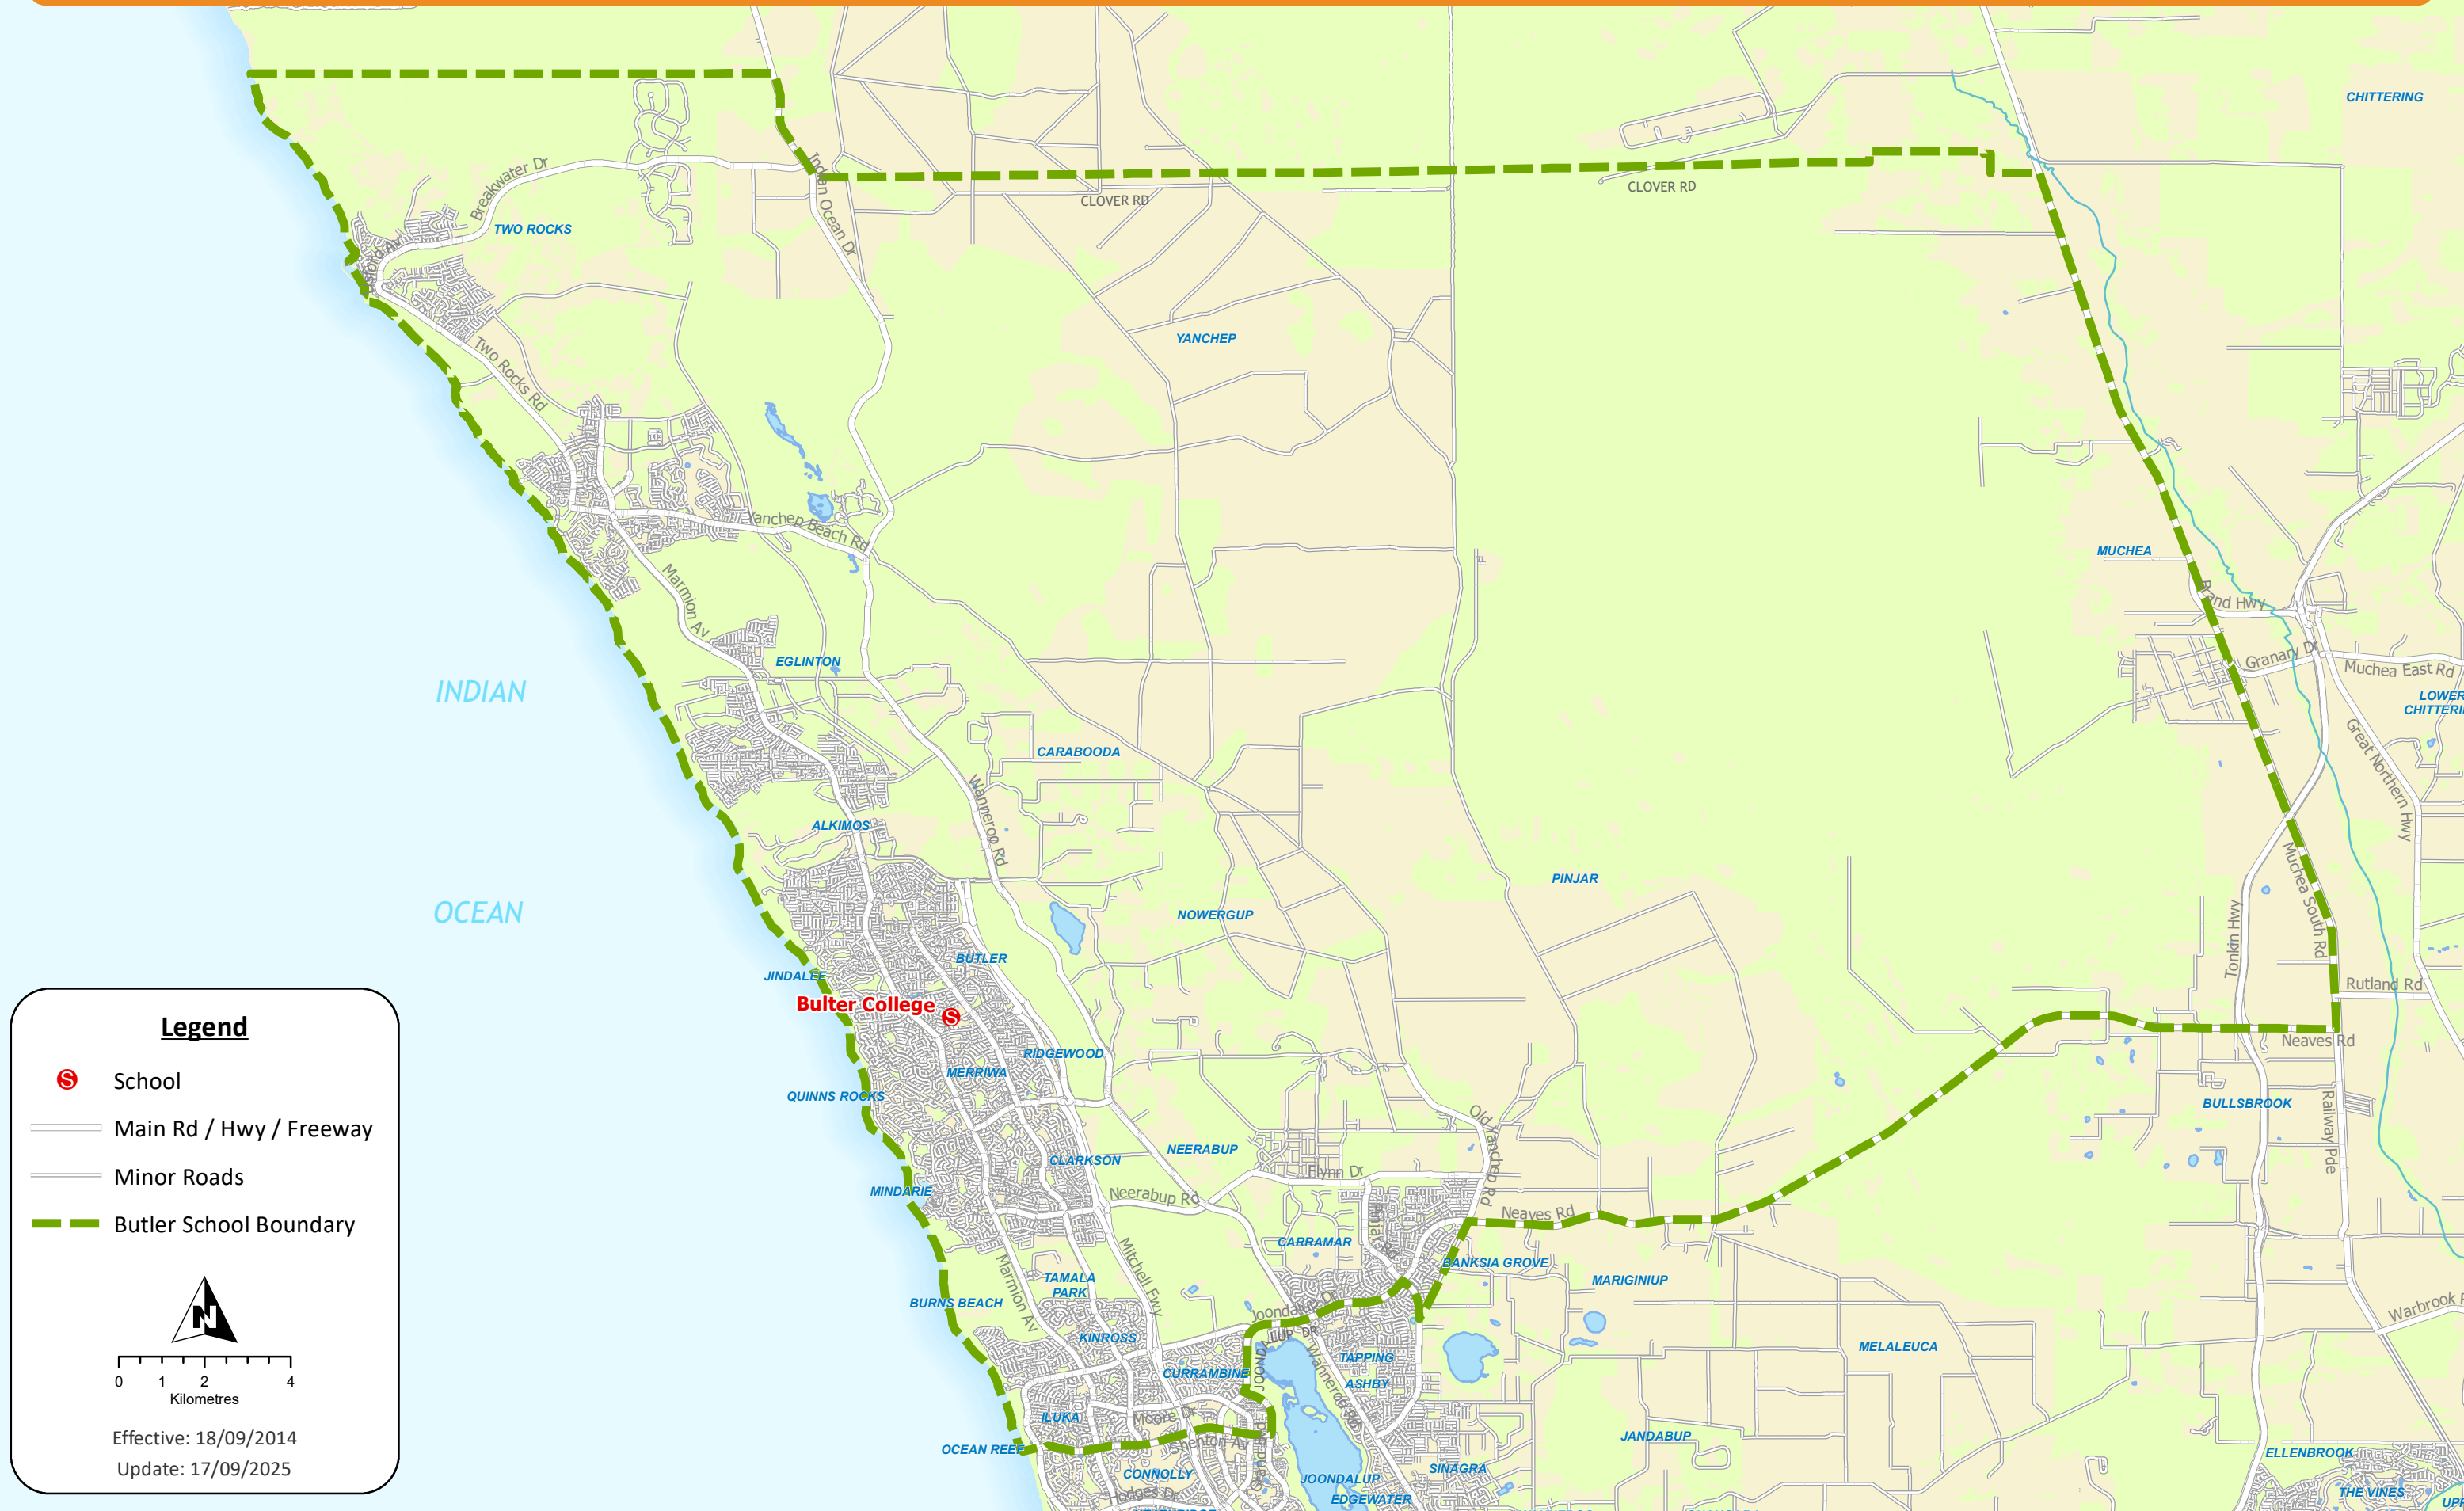

# Education Support Butler School Boundary Map

**Legend**

- School
- Main Rd / Hwy / Freeway
- Minor Roads
- Butler School Boundary

0 1 2 4  
Kilometres

Effective: 18/09/2014  
Update: 17/09/2025