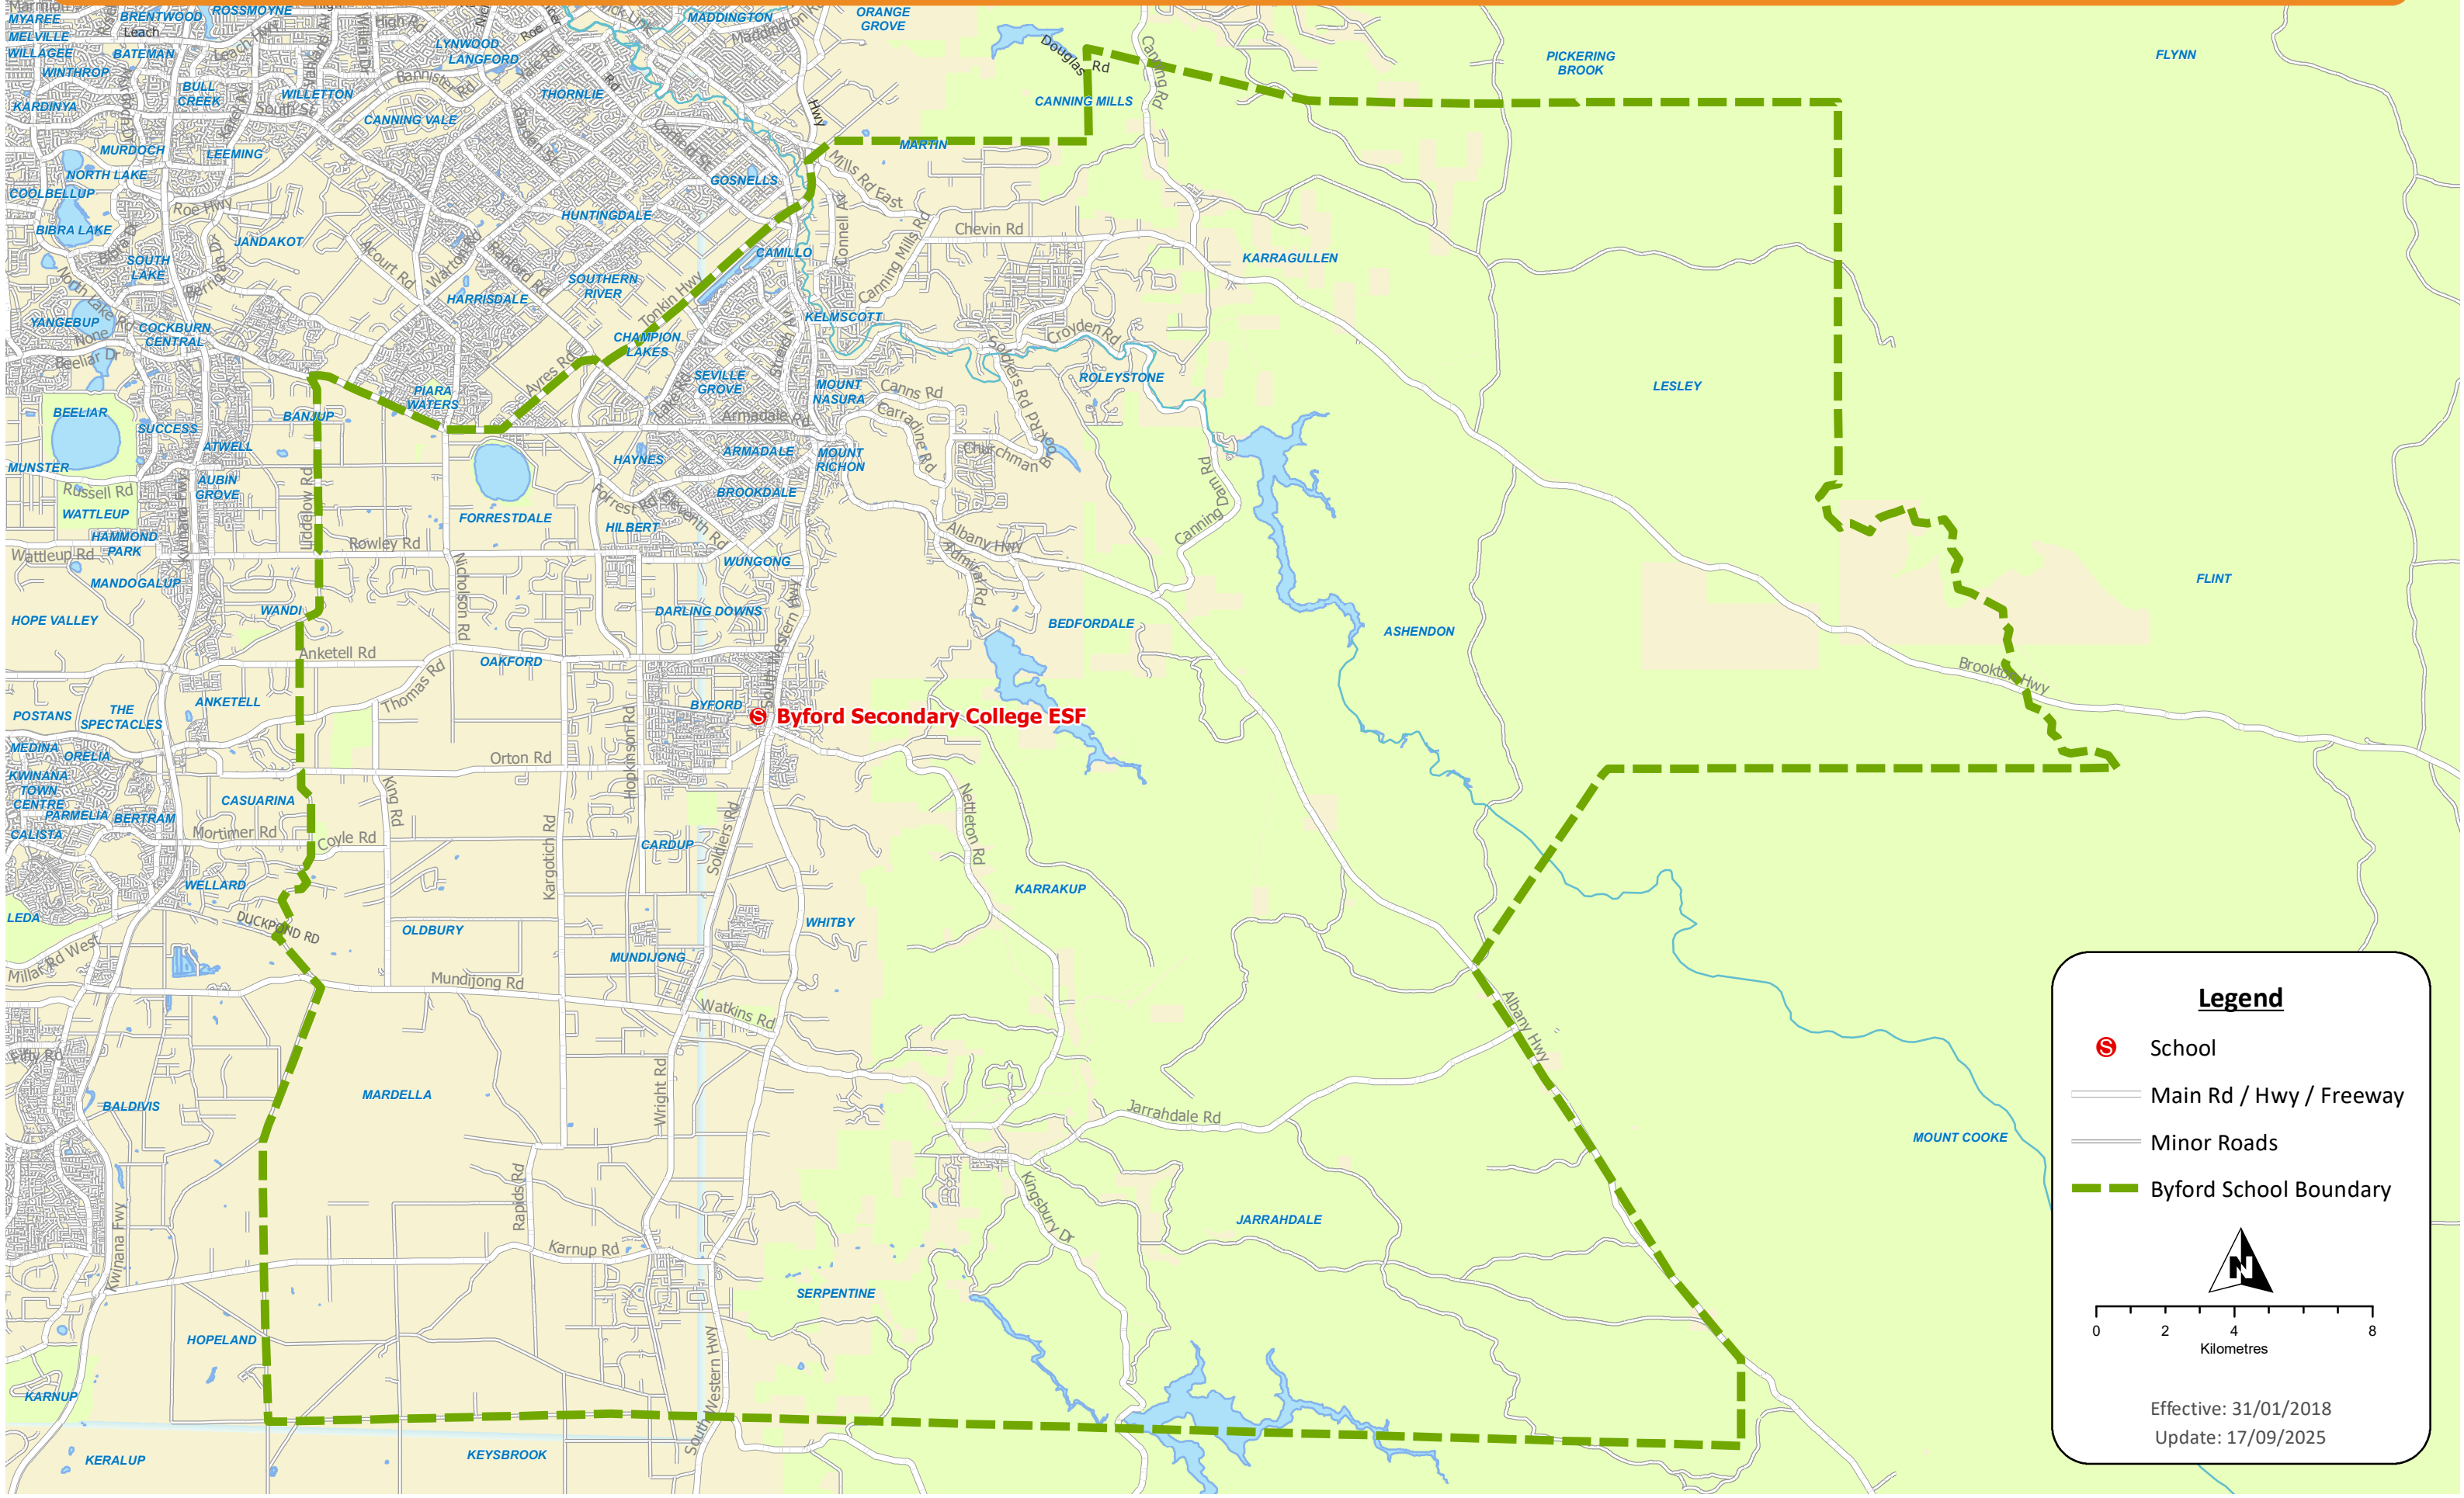

# Education Support Byford School Boundary Map

Public Transport  
Authority

**Legend**

- School
- Main Rd / Hwy / Freeway
- Minor Roads
- Byford School Boundary

0 2 4 8  
Kilometres

Effective: 31/01/2018  
Update: 17/09/2025