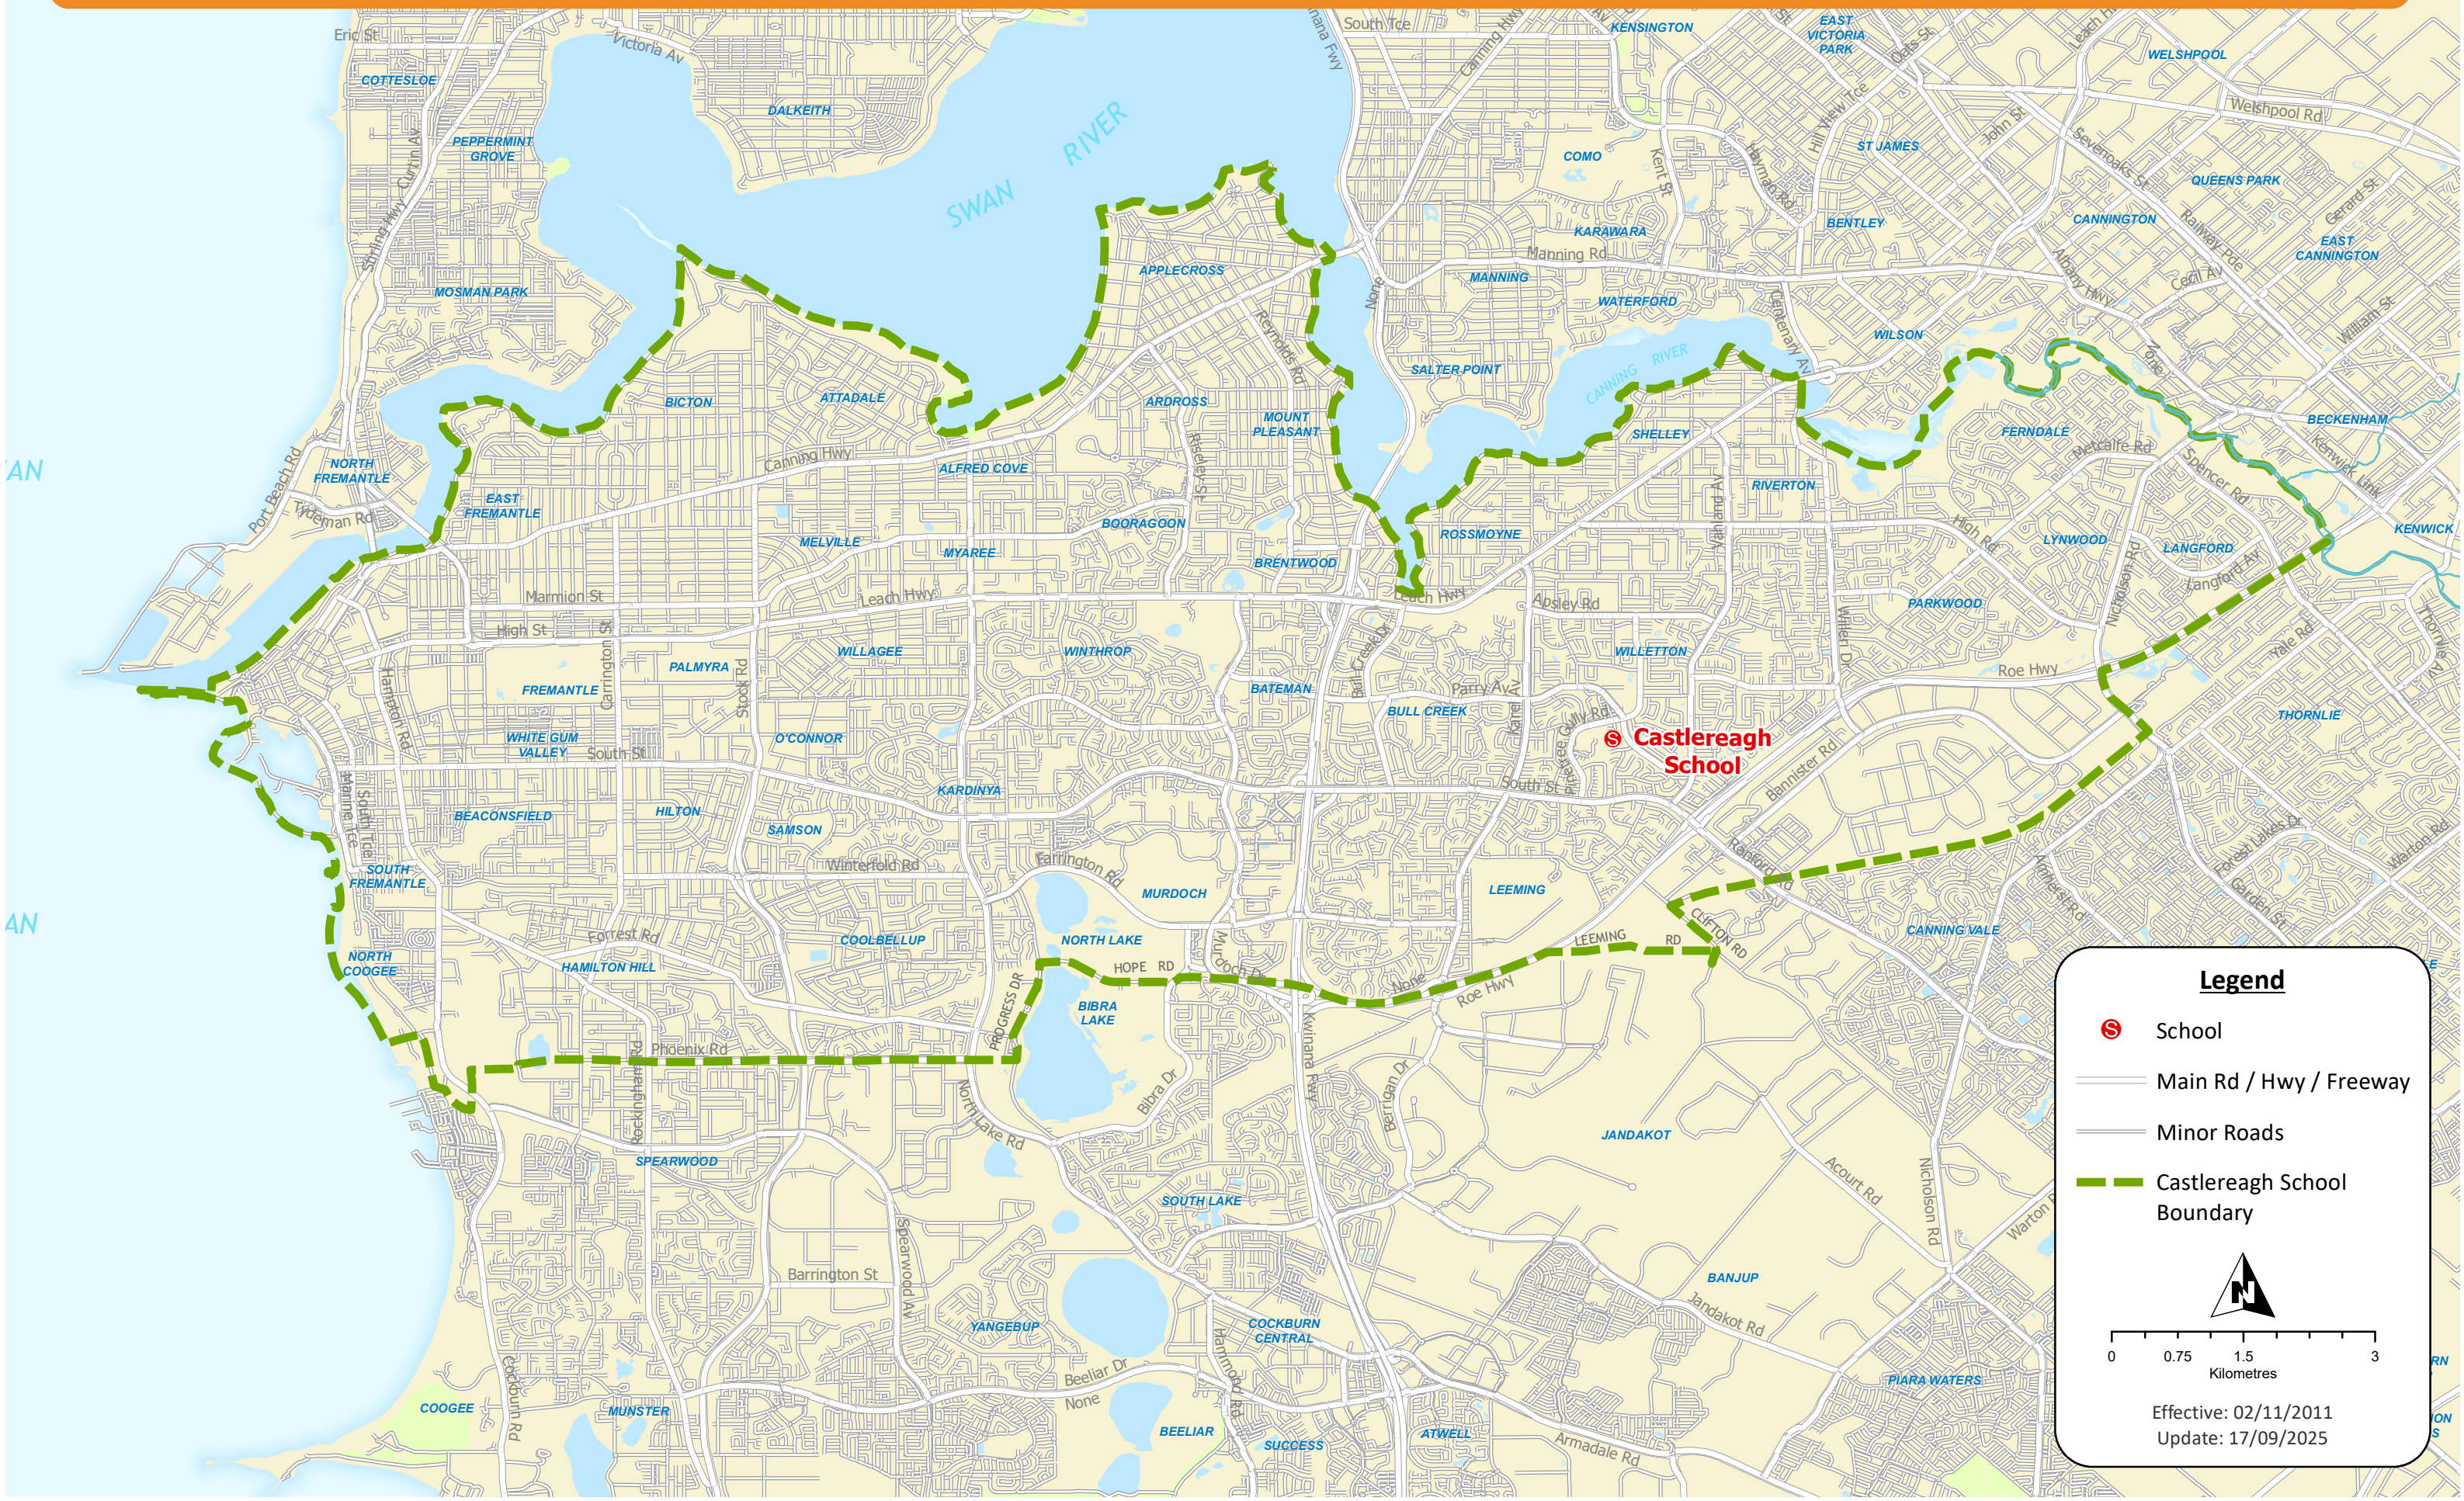

Education Support Castlereagh School Boundary Map

Legend

- School
- Main Rd / Hwy / Freeway
- Minor Roads
- Castlereagh School Boundary

0 0.75 1.5 3
Kilometres

Effective: 02/11/2011
Update: 17/09/2025