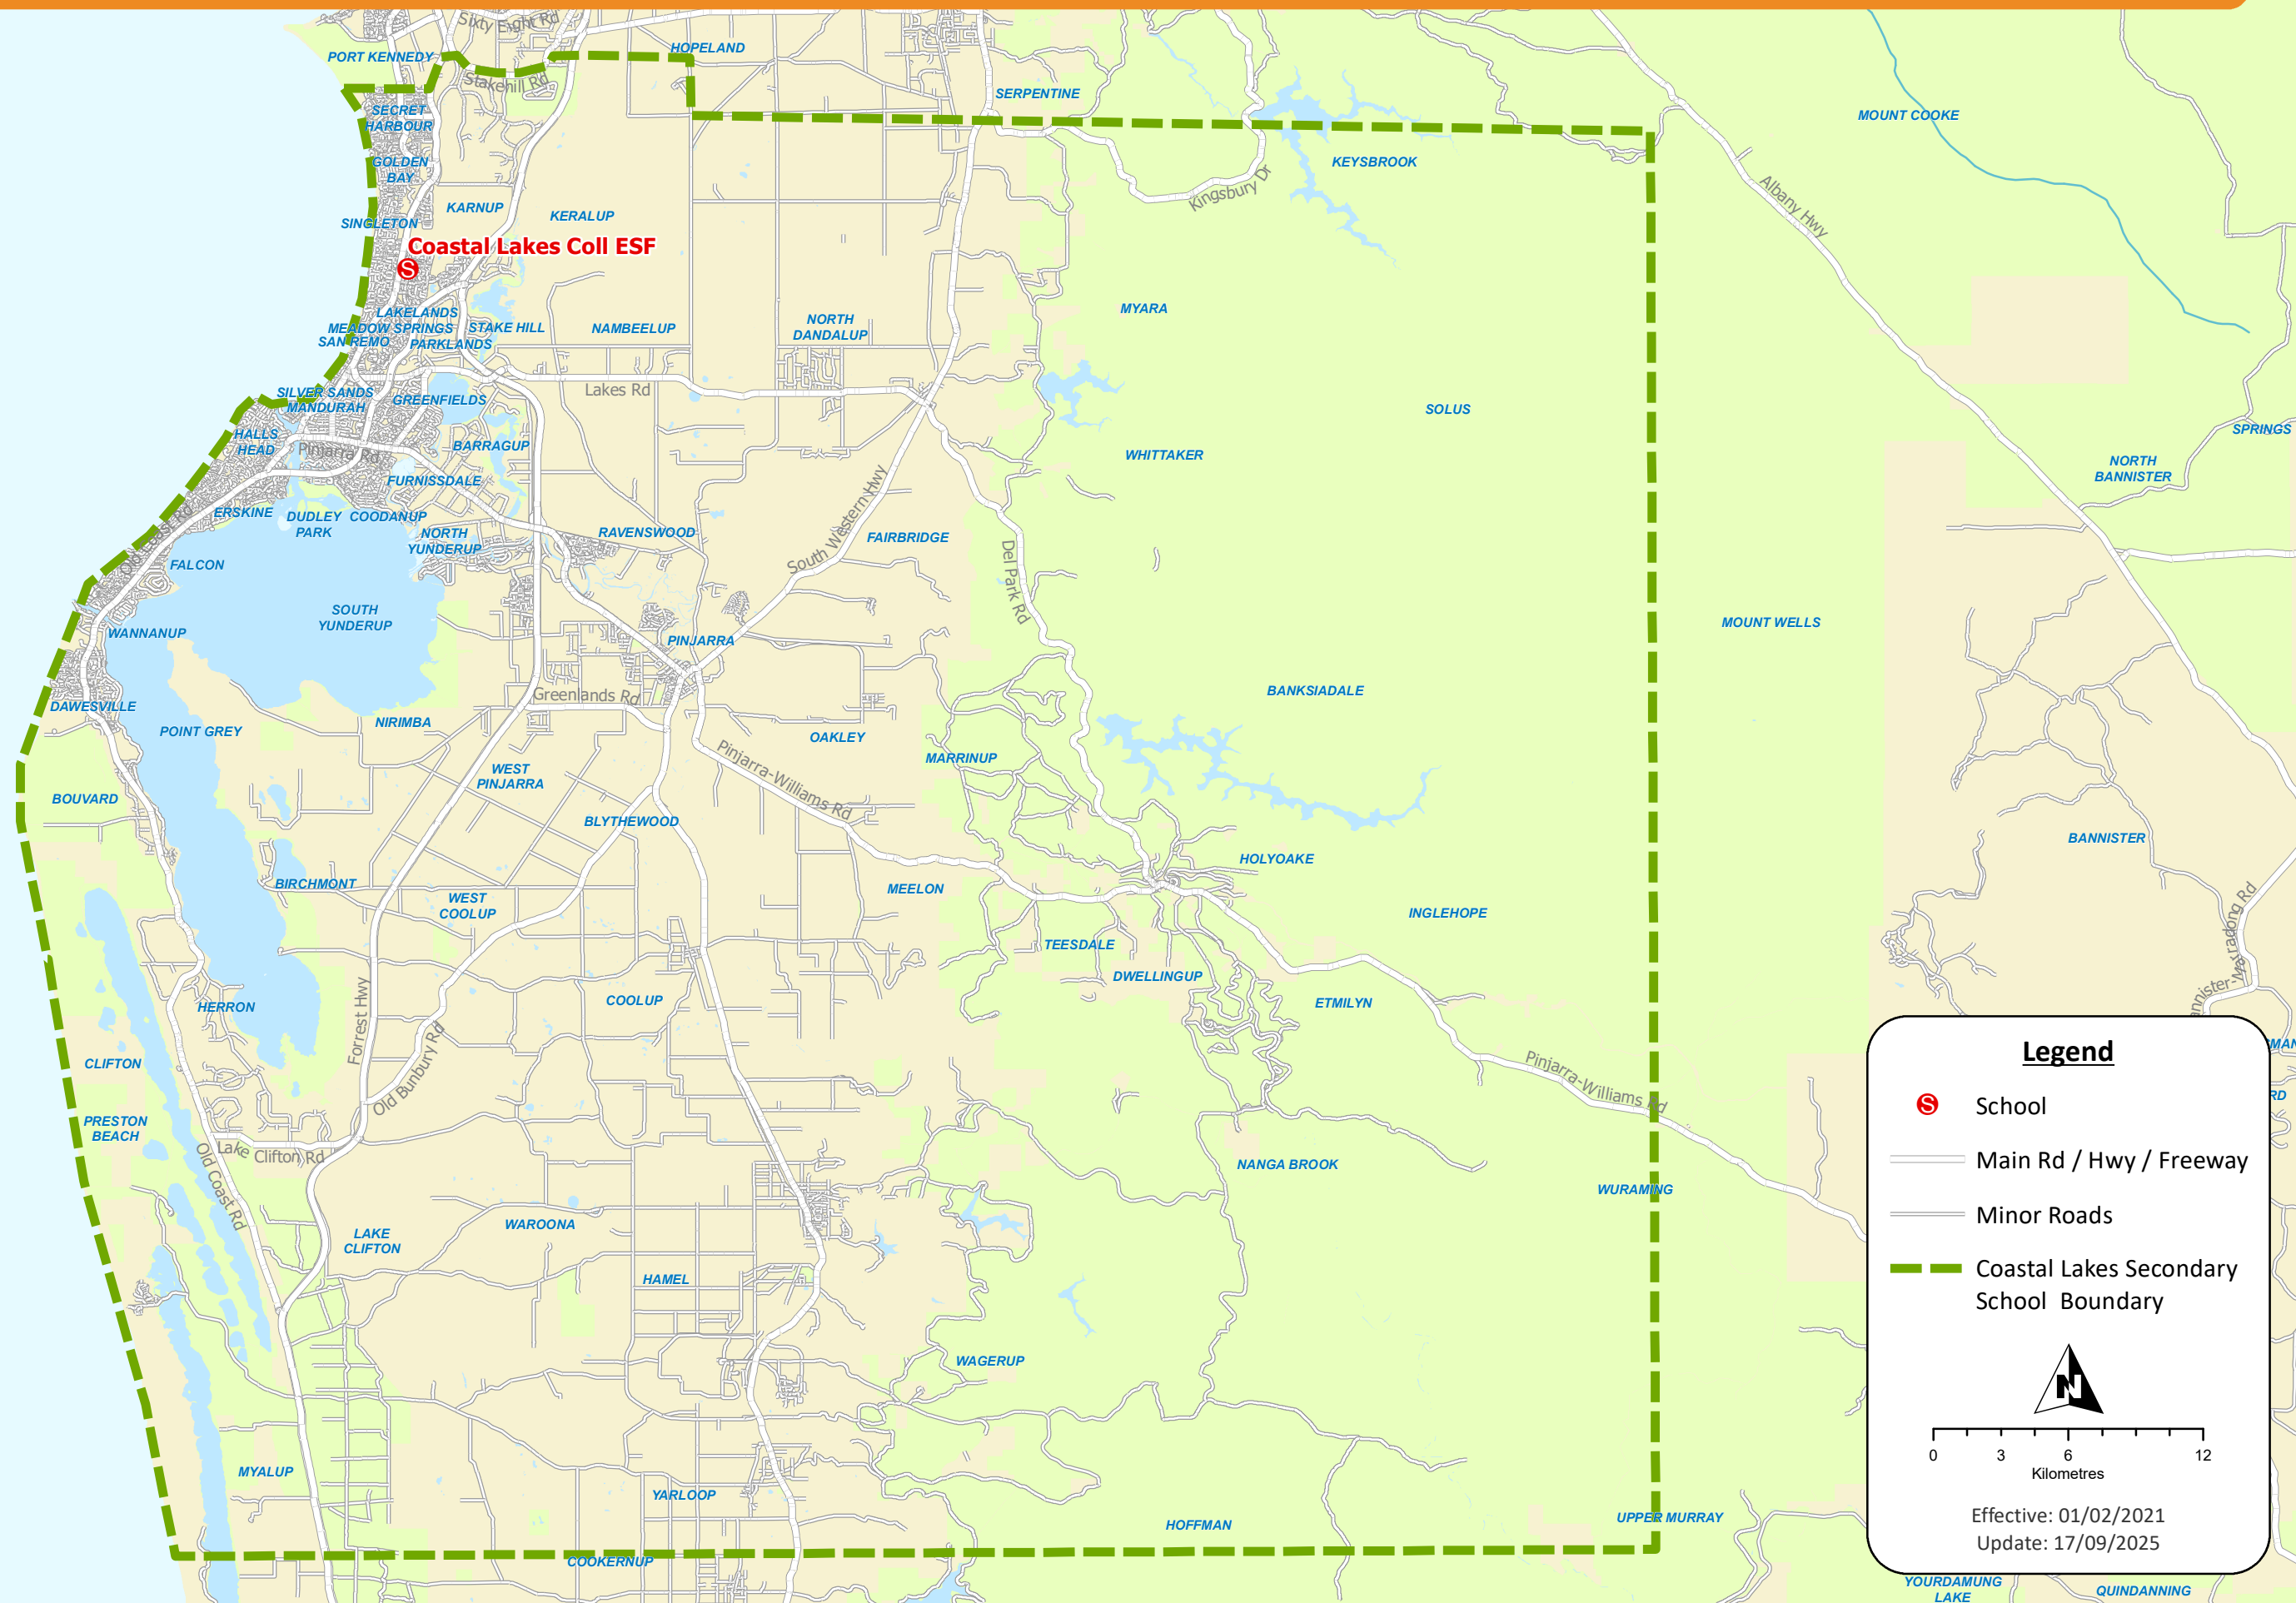

Education Support Coastal Lakes Secondary School Boundary ESF

Legend

- School
- Main Rd / Hwy / Freeway
- Minor Roads
- Coastal Lakes Secondary School Boundary

0 3 6 12
Kilometres

Effective: 01/02/2021
Update: 17/09/2025