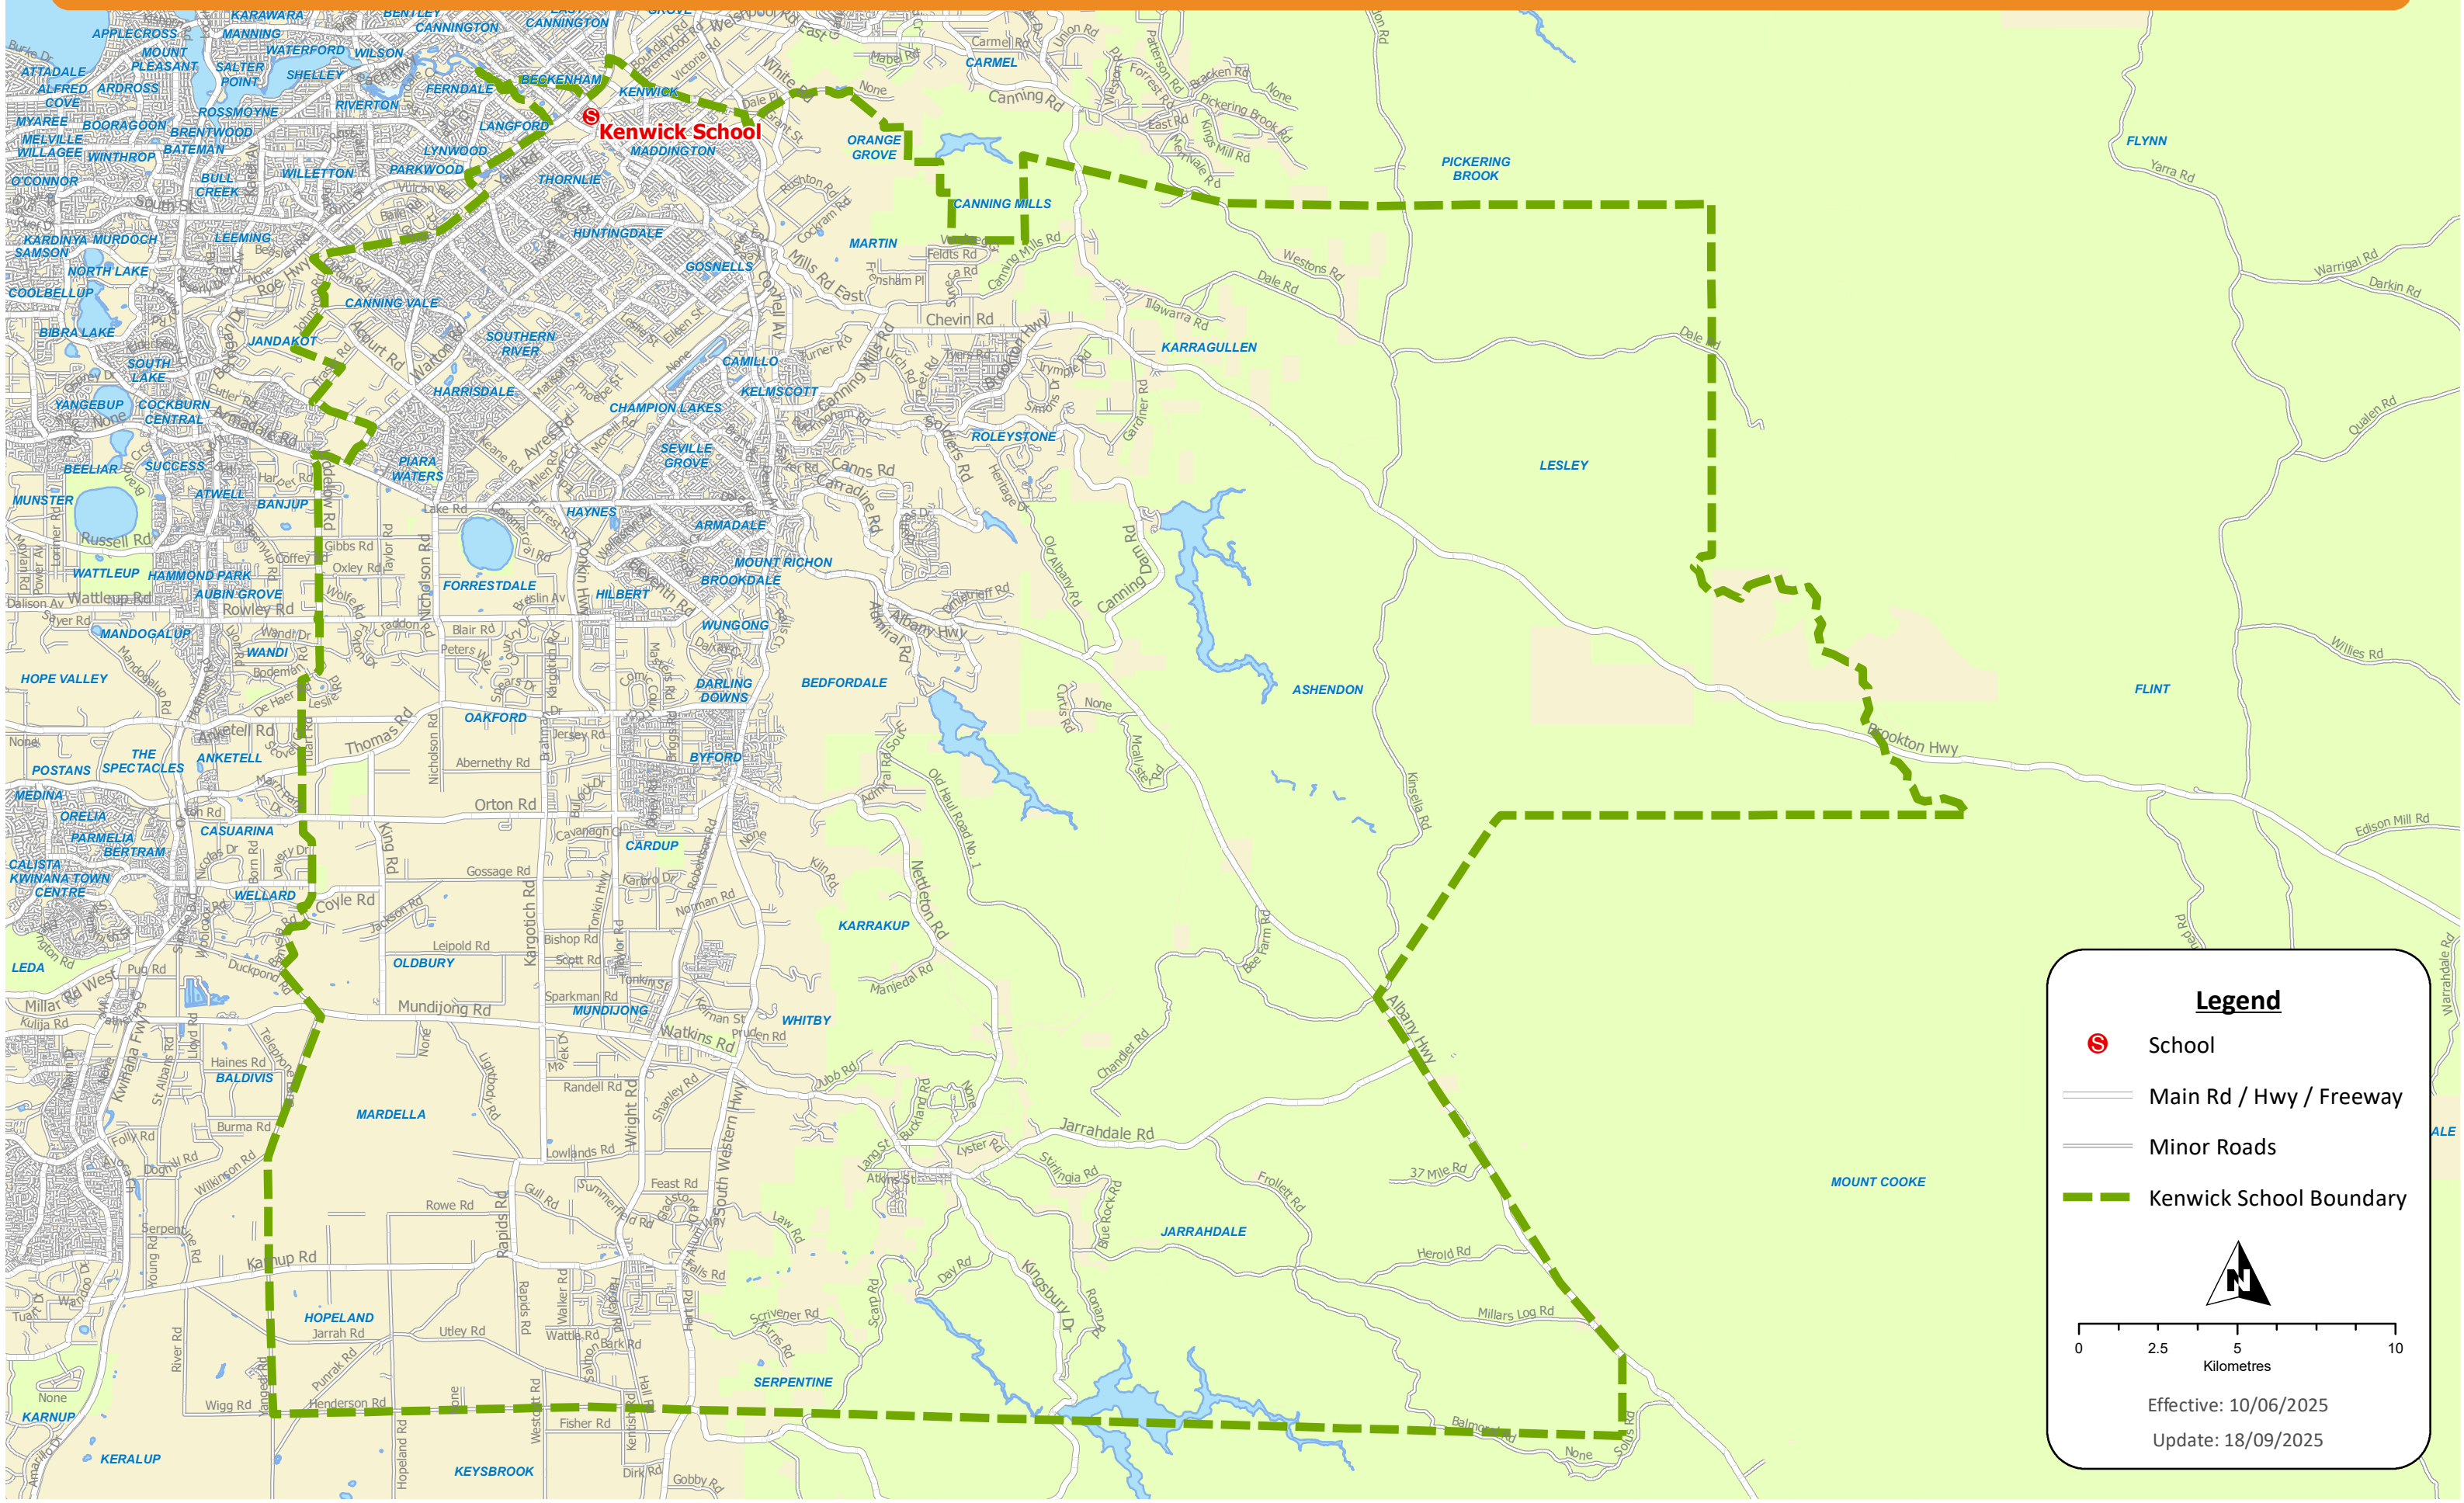

Education Support

Kenwick School Boundary Map for Kindy to Years 6

Legend

- School
- Main Rd / Hwy / Freeway
- Minor Roads
- Kenwick School Boundary

0 2.5 5 10
Kilometres

Effective: 10/06/2025
Update: 18/09/2025