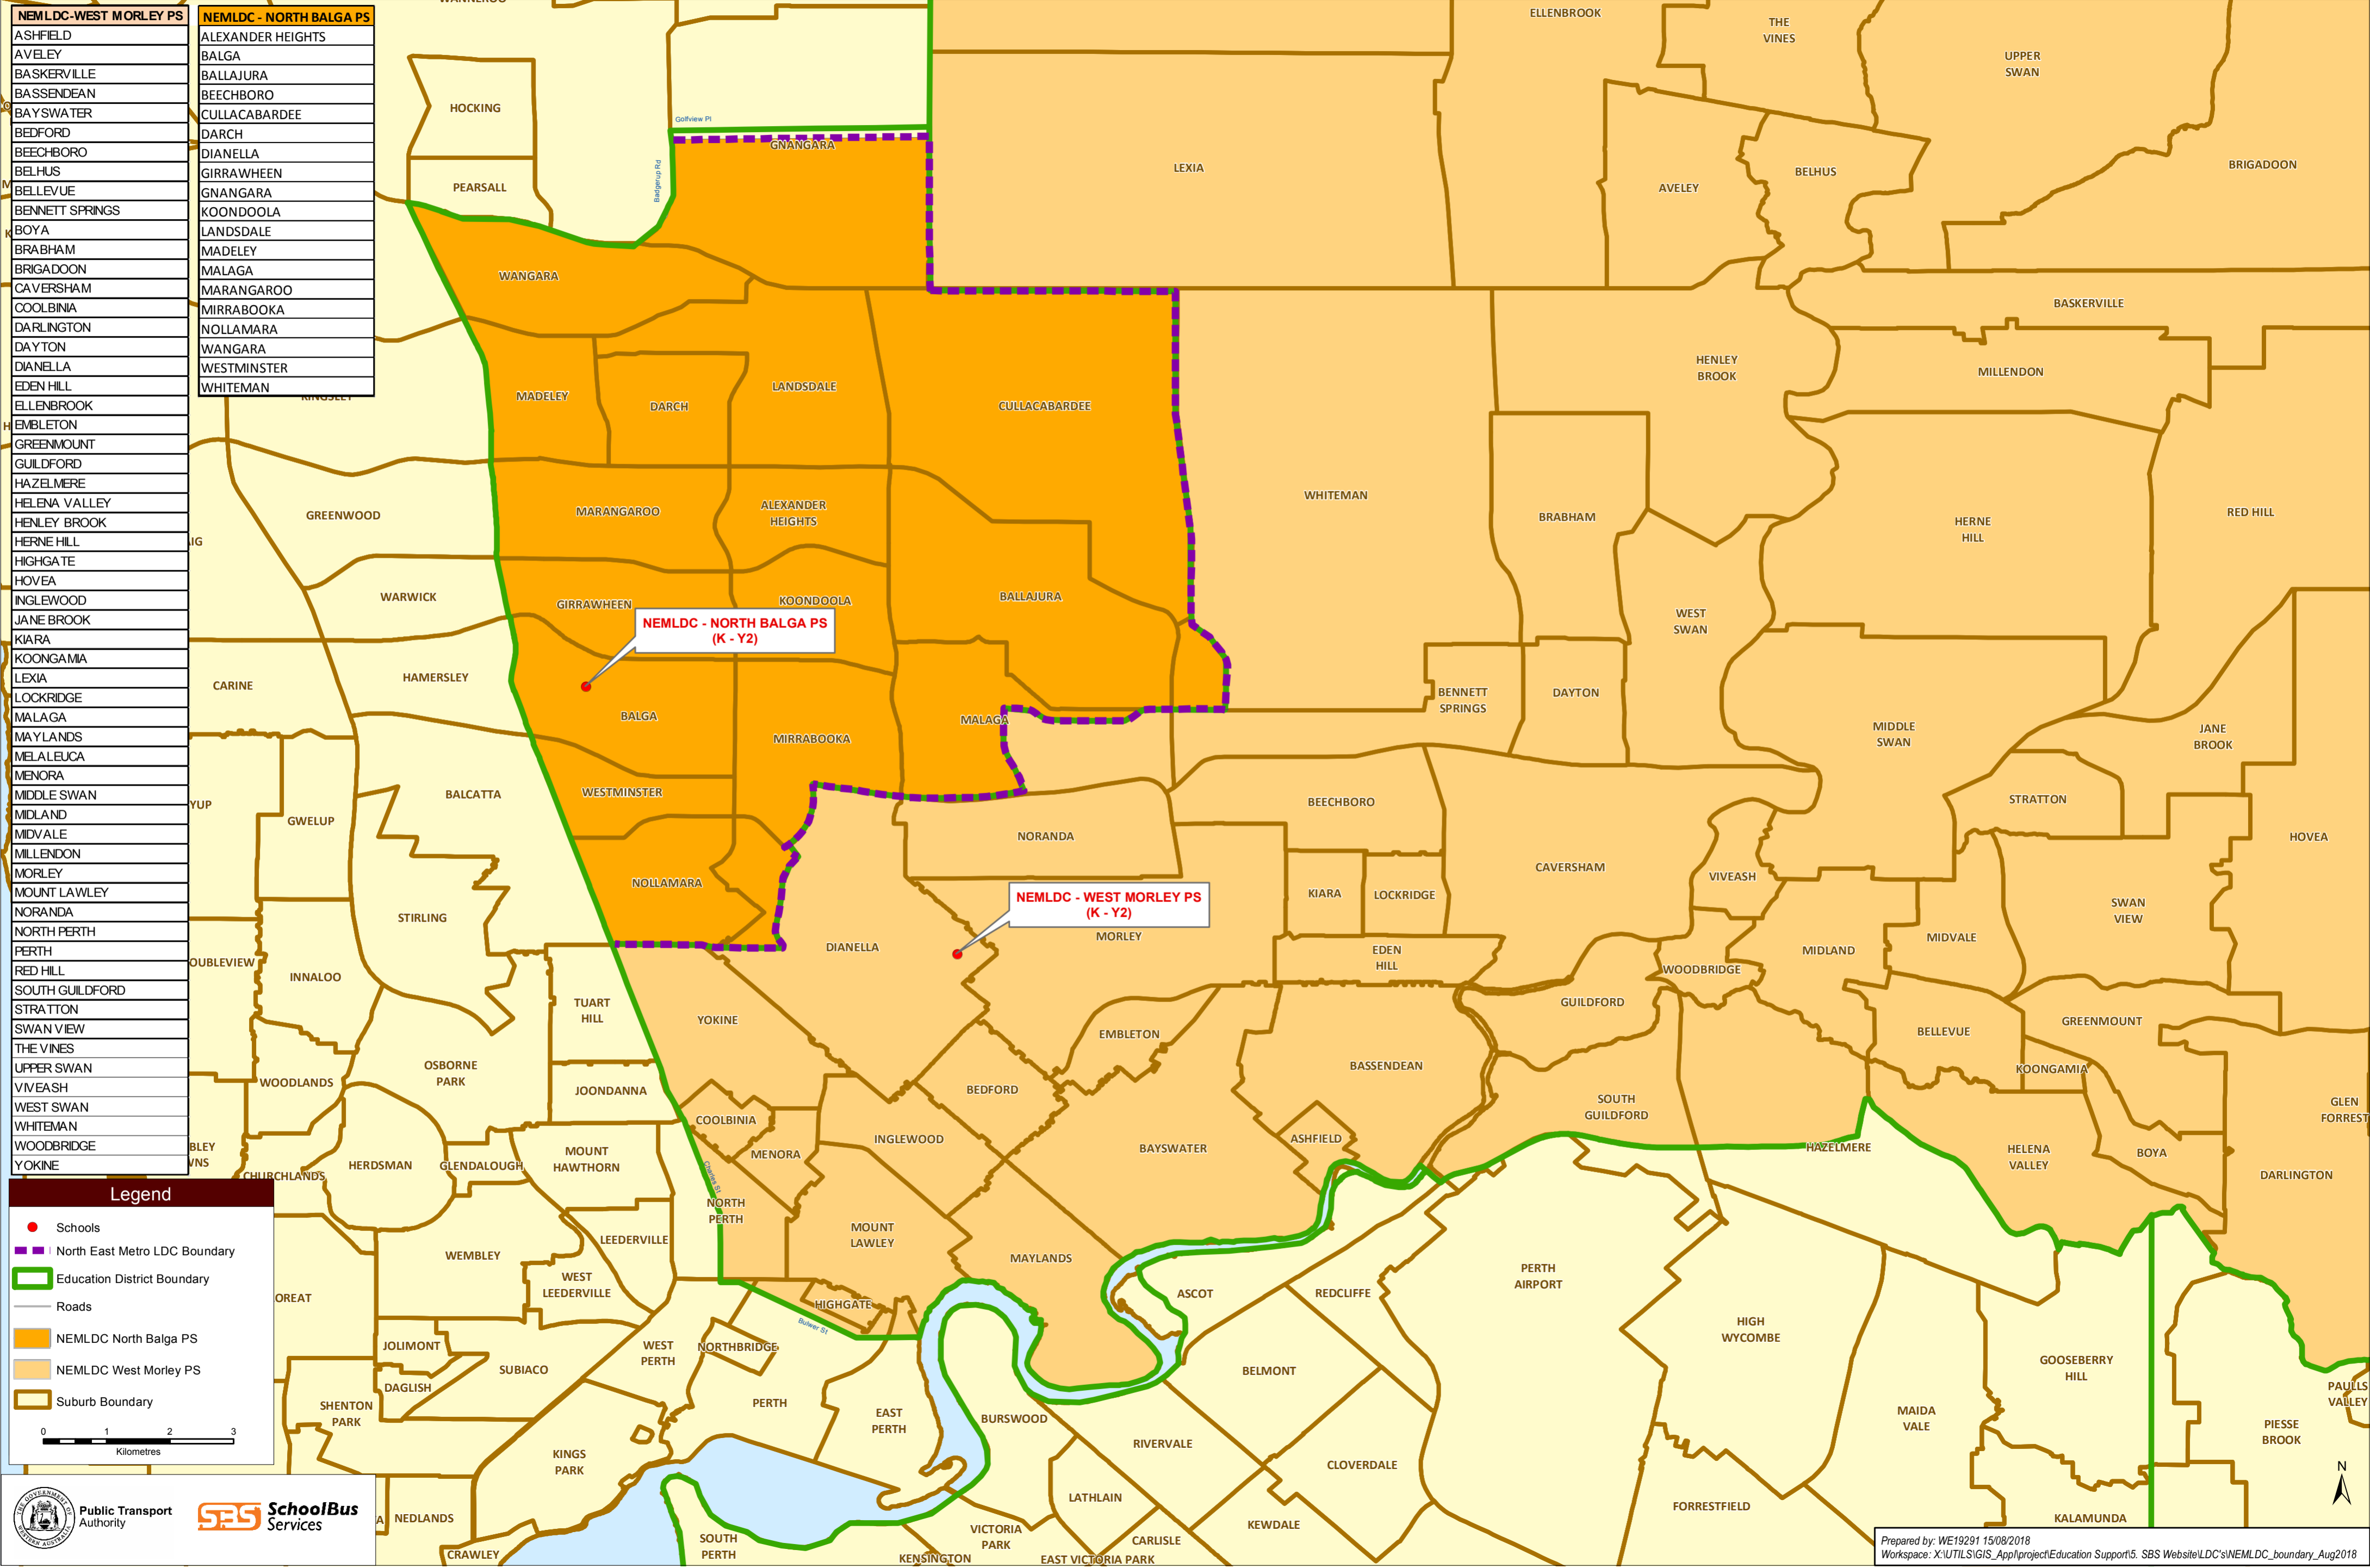

# North East Metro LDC Boundary Map

NEMLDC - WEST MORLEY PS	NEMLDC - NORTH BALGA PS
ASHFIELD	ALEXANDER HEIGHTS
AVELEY	BALGA
BASKERVILLE	BALLAJURA
BASSEDEAN	BEECHBORO
BAYSWATER	CULLACABARDEE
BEDFORD	DARCH
BEECHBORO	DIANELLA
BELHUS	GIRRAWHEEN
BELLEVUE	GNANGARA
BENNETT SPRINGS	KOONDOOLA
BOYA	LANDSDALE
BRABHAM	MADELEY
BRIGADOON	MALAGA
CAVERSHAM	MARANGAROO
COOLBINIA	MIRRABOOKA
DARLINGTON	NOLLAMARA
DAYTON	WANGARA
DIANELLA	WESTMINSTER
EDEN HILL	WHITEMAN

**Legend**

- Schools
- North East Metro LDC Boundary
- Education District Boundary
- Roads
- NEMLDC North Balga PS
- NEMLDC West Morley PS
- Suburb Boundary

0 1 2 3  
Kilometres